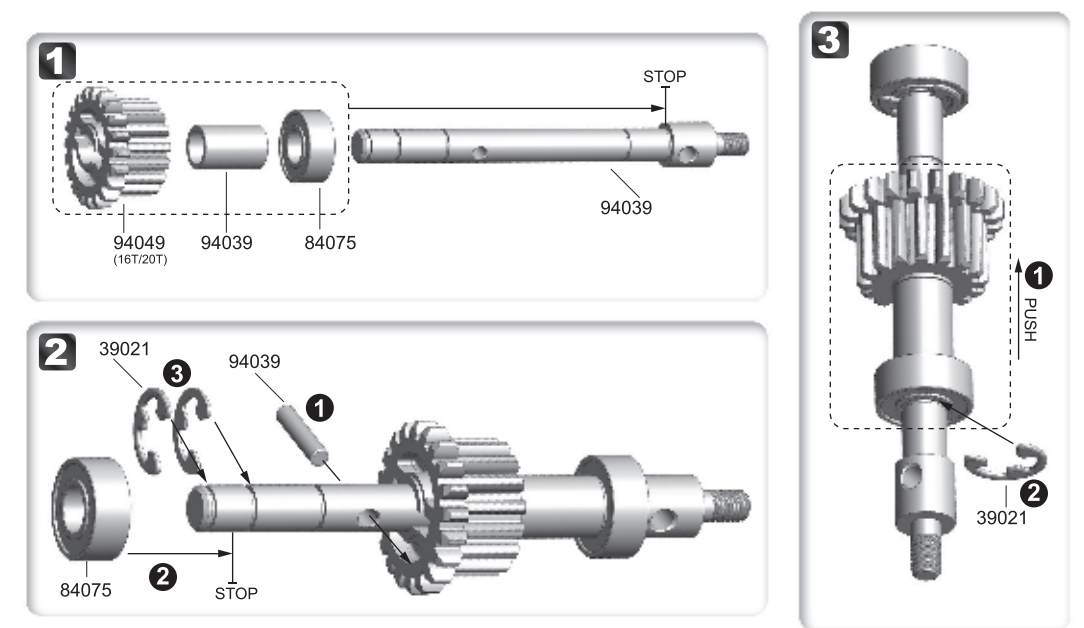

### 2-Speed Gear & Shaft Assembly 1

GP & EP

- 84075 6x13x5mm x2 Ball Bearing
- 39021 5x0.6mm x3 E Clip
- 94039 2.5x11.8mm x1 Pin

12