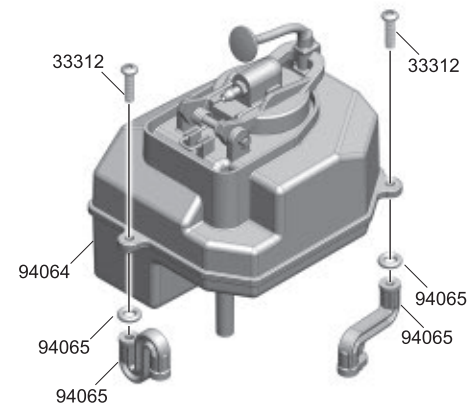

Fuel Tank & Mount Assembly

GP

33312
3x12mm x2
B/H Screw

94065
4x2mm x2
O-Ring