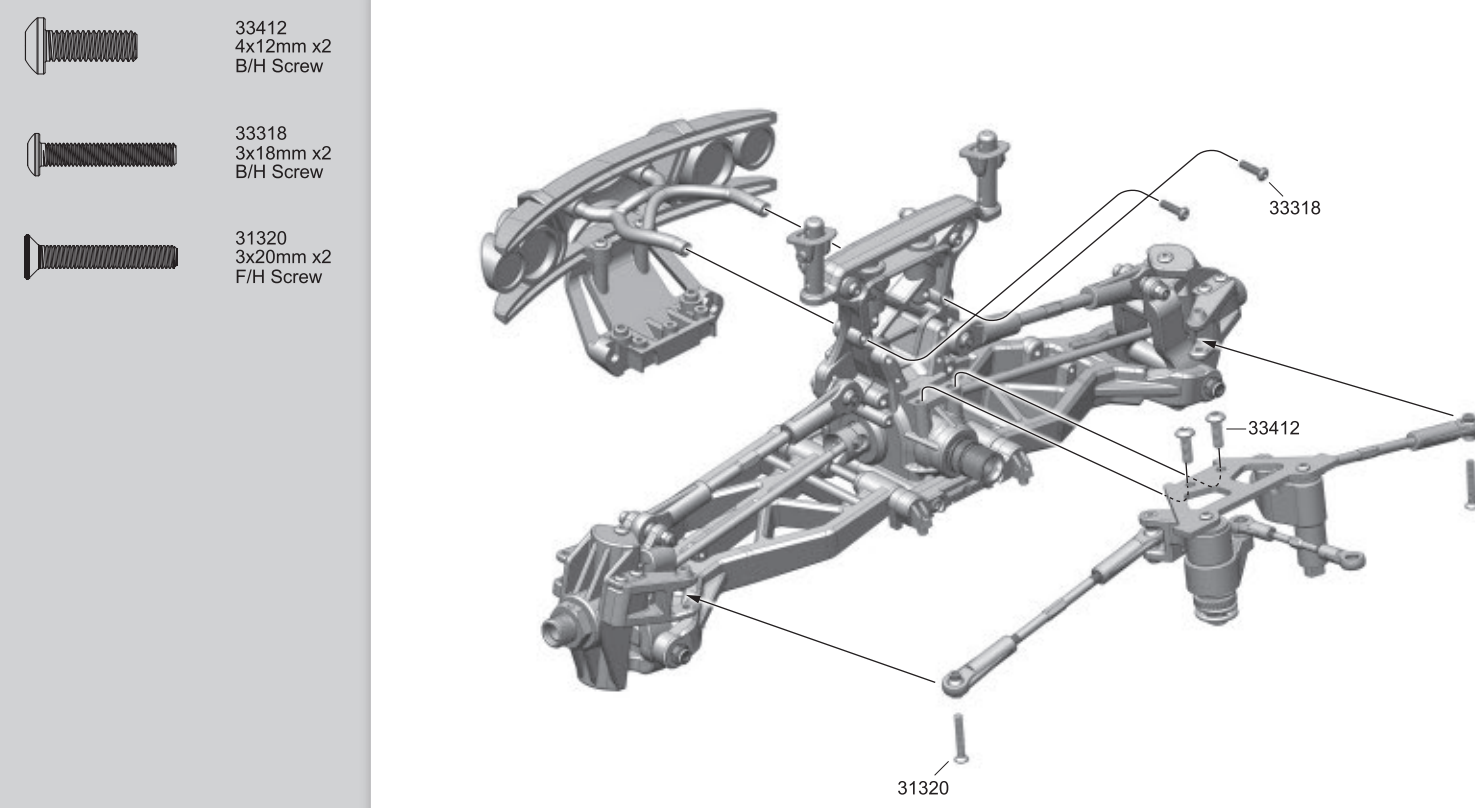

8 **Front Bumper / Shock Tower / Servo Saver Assembly** **GP & EP**

- 33412
  4x12mm x2
  B/H Screw
- 33318
  3x18mm x2
  B/H Screw
- 31320
  3x20mm x2
  F/H Screw