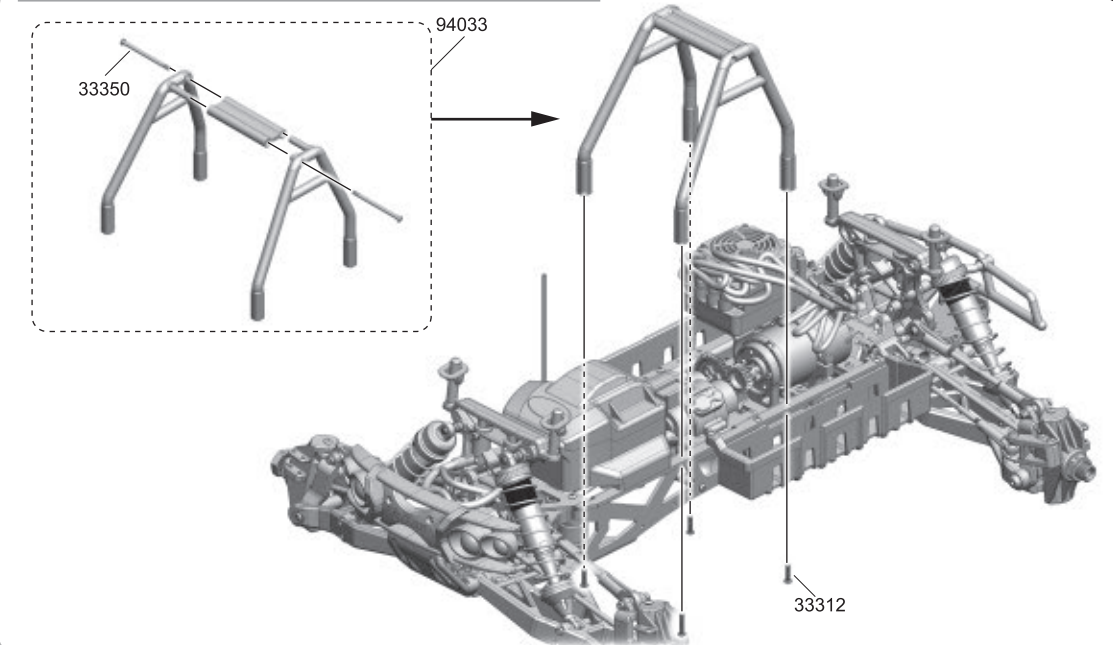

### Upper Roll Brace Assembly

EP

33312  
3x15mm x4  
B/H Screw

33350  
3x50mm x2  
B/H Screw

26