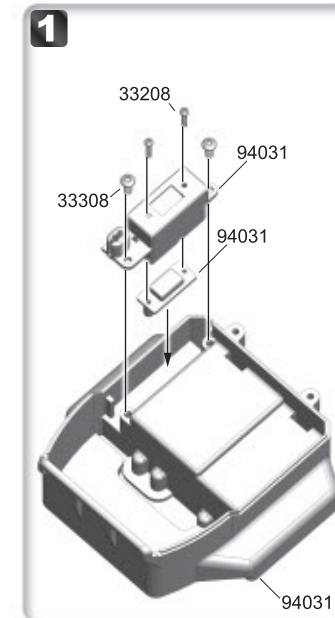

Battery / Servo & Radio Box Assembly **EP**

33208
2x8mm x2
B/H Screw

33308
3x8mm x6
B/H Screw

33312
3x12mm x6
B/H Screw

22167
5.8mm x1
Steel Ball

38304
3x4mm x2
Set Screw