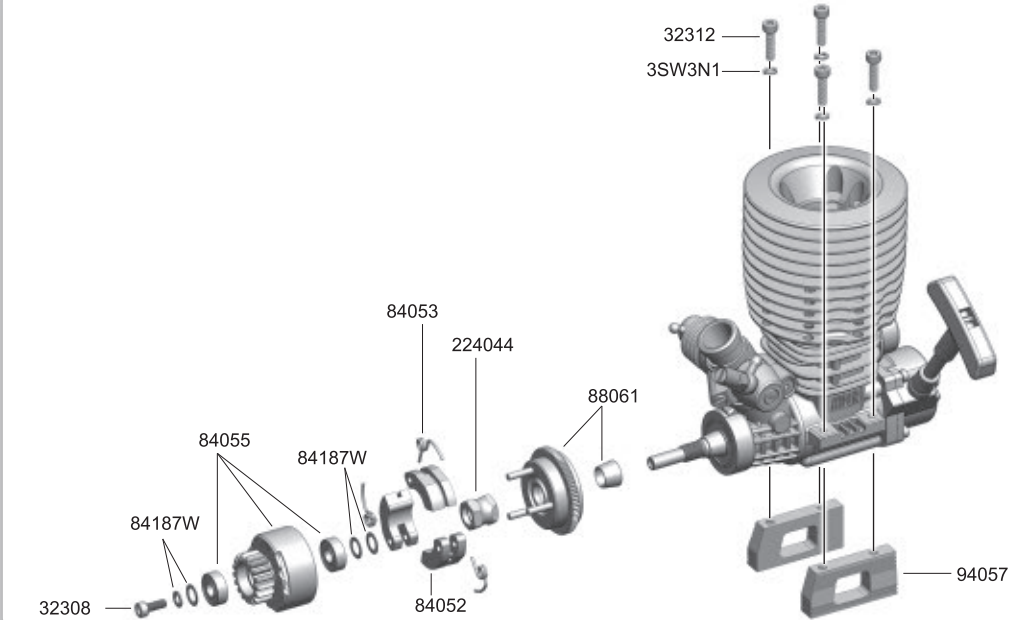

### 2-Speed Gear & Shaft Assembly 1

GP & EP

- 84075 6x13x5mm x2 Ball Bearing
- 39021 5x0.6mm x3 E Clip
- 94039 2.5x11.8mm x1 Pin

12

### 2-Speed Gear & Shaft Assembly 2

GP

- 84075 6x13x5mm x2 Ball Bearing
- 84076 8x16x5mm x1 Ball Bearing
- 39021 5x0.6mm x3 E Clip

13

### 2-Speed Gear & Shaft Assembly 3

GP & EP

- 84075 6x13x5mm x2 Ball Bearing
- 39021 5x0.6mm x3 E Clip
- 94039 3x13.8mm x1 Pin

**14****2-Speed Set & Transmission Box Assembly****GP & EP**33312  
3x12mm x5  
B/H Screw**15****Spur Gear & Brake Outdrive Cups & Cam Assembly****GP**39009  
Nylon Nut M4 x194055  
Brake Cam Set x138303  
3x3mm x1  
Set Screw33308  
3x8mm x2  
B/H Screw94039  
3x13.8mm x1  
Pin**16****Brake Pads & Discs Assembly****GP**94003  
3x14.5mm x2  
Hex Screw**17****Engine Mount / Clutch System Set Assembly****GP**32308  
3x8mm x1  
Cap Screw32312  
3x12mm x4  
Cap Screw84187W  
3.1x6x0.5mm x1  
Washer84187W  
5.1x8x0.25mm x3  
Washer84077  
5x10x4mm x2  
Bearing3SW3N1  
3.1x5mm x4  
Spring Washer**18****Muffler / Manifold & Air Filter Assembly****GP**31310  
3x10mm x1  
F/H Screw**19****Engine / Exhaust System onto Engine Mounting Plate****GP**39408  
4x8mm x4  
Engine Screw33308  
3x8mm x4  
B/H Screw