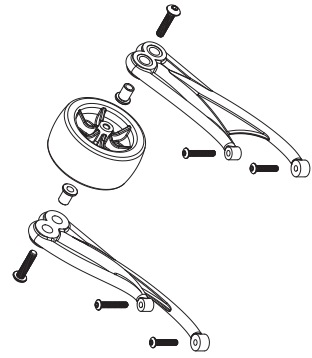

### New MT Plus Tires/Wheels & Body Supporter Assembly

EP

33310  
3x10mm x6  
B/H Screw

4WD MONSTER TRUCK  
**HYPERMT**  
SPORT PLUS

4WD MONSTER TRUCK  
**HYPERMT**  
SPORT PLUS

**2-Speed Gear Set / Brake System Exploded View**

**Engine / Exhaust System Exploded View**

**Wheelie Wheel Exploded View**

OPTIONAL PARTS  
No. OP-0081

**Fuel Tank/Fuel Tube Exploded View**

**Servo / Radio Box Exploded View**

**Throttle / Brake Linkage Exploded View**