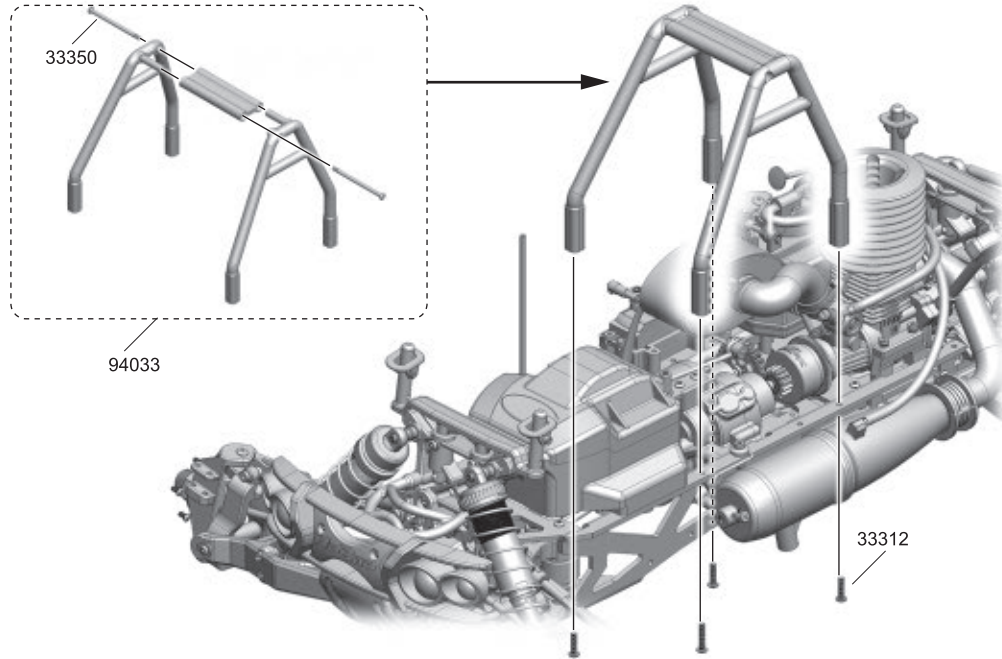

### Roll Bar Brace Assembly

GP

33312  
3x12mm x4  
B/H Screw

33350  
3x50mm x2  
B/H Screw

34