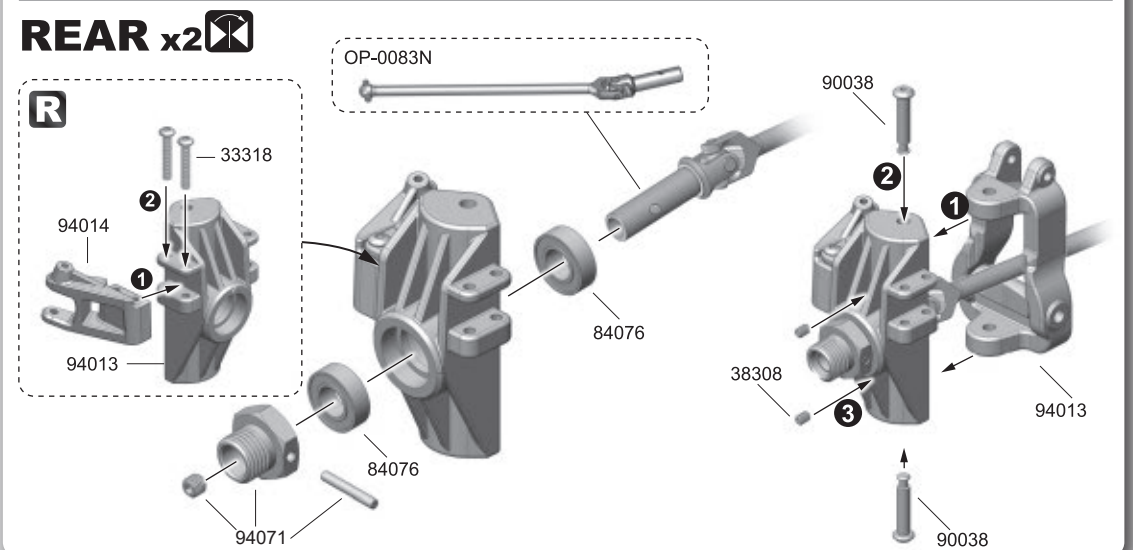

1

Front / Rear Differential Assembly

GP & EP

38404
4x4mm x2
Set Screw

31315
3x15mm x8
F/H Screw

87002
4.1x8x0.3mm x8
Washer

89002W
6x12x0.15mm x8
Washer

36101
5.8x1.9mm x4
O-Ring

84076
8x16x5mm x4
Ball Bearing

36001
2.5x13.8mm x4
Shaft

36102
22x1mm x2
O-Ring

2

Front / Rear Gear Box & Hinge Pin Holder Assembly

GP & EP

84076
8x16x5mm x2
Ball Bearing

37002
8x19x6mm x2
Ball Bearing

33312
3x12mm x4
B/H Screw

33414
4x14mm x4
B/H Screw

88002
4x47x20mm x4
Hex Screw

01

3

38308
3x8mm x4
Set Screw

38504
5x4mm x2
Set Screw

33318
3x18mm x4
B/H Screw

94071
2.5x16.8mm x4
Shaft

84076
8x16x5mm x4
Ball Bearing

4

39008
M3 Nut x2

30002
7.8mm x2
Ball Long

30005 x2
Ball Flanged

32325
3x25mm x2
Cap Head Screw

Front / Rear Steering Assembly

GP & EP

FRONT x2

REAR x2

Front / Rear Suspension Arm Assembly

GP & EP

Front Steering Knuckle x2

Rear Wheel Hub x2

02