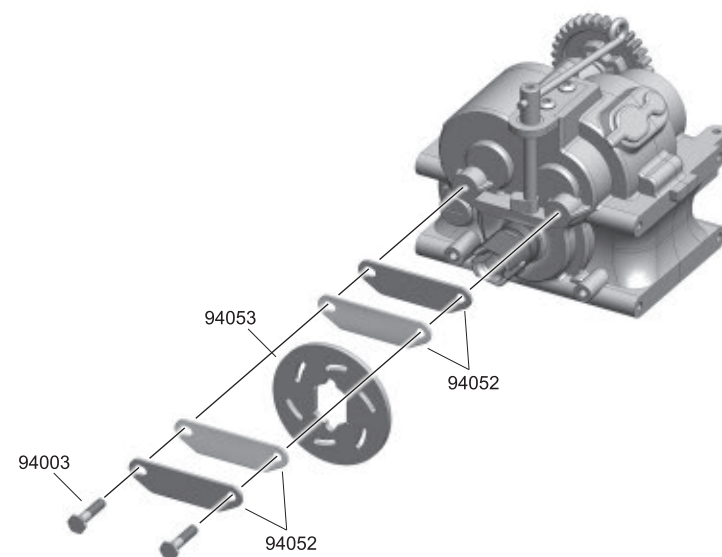

### 2-Speed Gear & Shaft Assembly 2

GP

- 84075 6x13x5mm x2 Ball Bearing
- 84076 8x16x5mm x1 Ball Bearing
- 39021 5x0.6mm x3 E Clip

13

### 2-Speed Gear & Shaft Assembly 3

GP & EP

- 84075 6x13x5mm x2 Ball Bearing
- 39021 5x0.6mm x3 E Clip
- 94039 3x13.8mm x1 Pin

**14****2-Speed Set & Transmission Box Assembly****GP & EP**33312  
3x12mm x5  
B/H Screw**15****Spur Gear & Brake Outdrive Cups & Cam Assembly****GP**39009  
Nylon Nut M4 x194055  
Brake Cam Set x138303  
3x3mm x1  
Set Screw33308  
3x8mm x2  
B/H Screw94039  
3x13.8mm x1  
Pin**16****Brake Pads & Discs Assembly****GP**94003  
3x14.5mm x2  
Hex Screw**17****Engine Mount / Clutch System Set Assembly****GP**32308  
3x8mm x1  
Cap Screw32312  
3x12mm x4  
Cap Screw84187W  
3.1x6x0.5mm x1  
Washer84187W  
5.1x8x0.25mm x3  
Washer84077  
5x10x4mm x2  
Bearing3SW3N1  
3.1x5mm x4  
Spring Washer**18****Muffler / Manifold & Air Filter Assembly****GP**31310  
3x10mm x1  
F/H Screw**19****Engine / Exhaust System onto Engine Mounting Plate****GP**39408  
4x8mm x4  
Engine Screw33308  
3x8mm x4  
B/H Screw