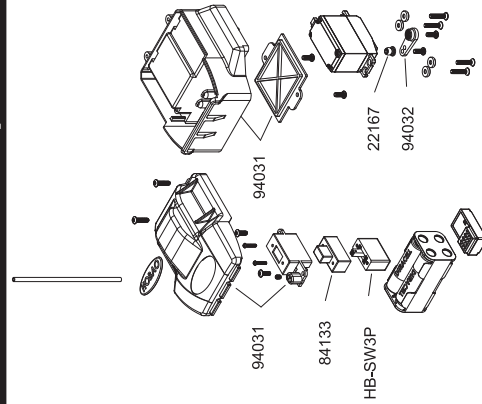

**Engine / Exhaust System Exploded View**

**Wheelie Wheel Exploded View**

OPTIONAL PARTS  
No. OP-0081

**Fuel Tank/Fuel Tube Exploded View**

**Servo / Radio Box Exploded View**

**Throttle / Brake Linkage Exploded View**