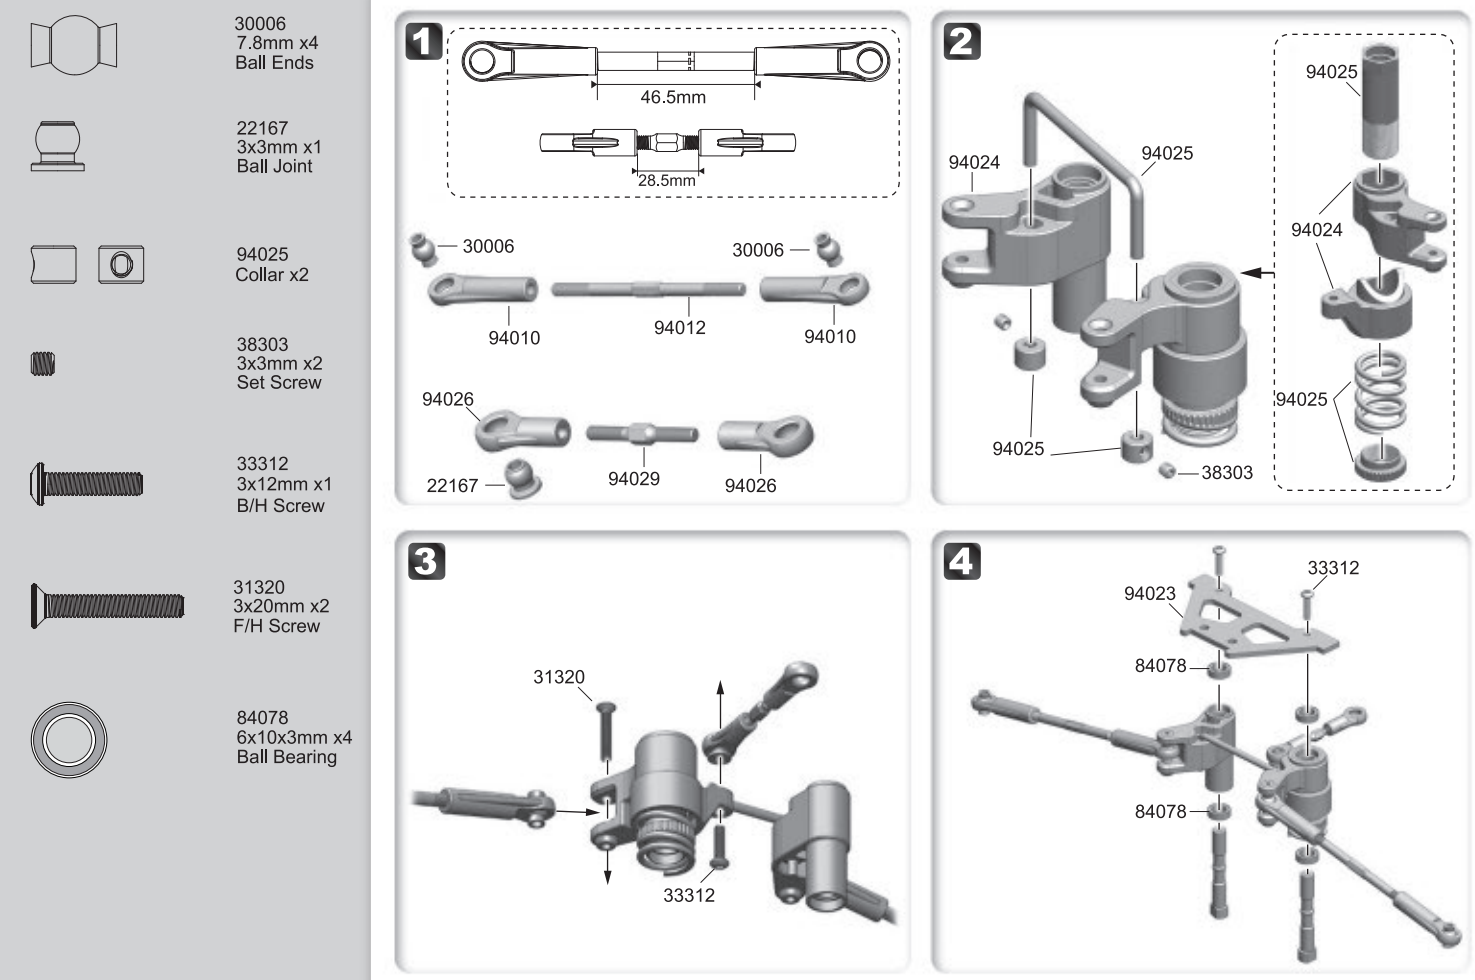

7 **Servo Saver Assembly** **GP & EP**

- 30006
  7.8mm x4
  Ball Ends
- 22167
  3x3mm x1
  Ball Joint
- 94025
  Collar x2
- 38303
  3x3mm x2
  Set Screw
- 33312
  3x12mm x1
  B/H Screw
- 31320
  3x20mm x2
  F/H Screw
- 84078
  6x10x3mm x4
  Ball Bearing