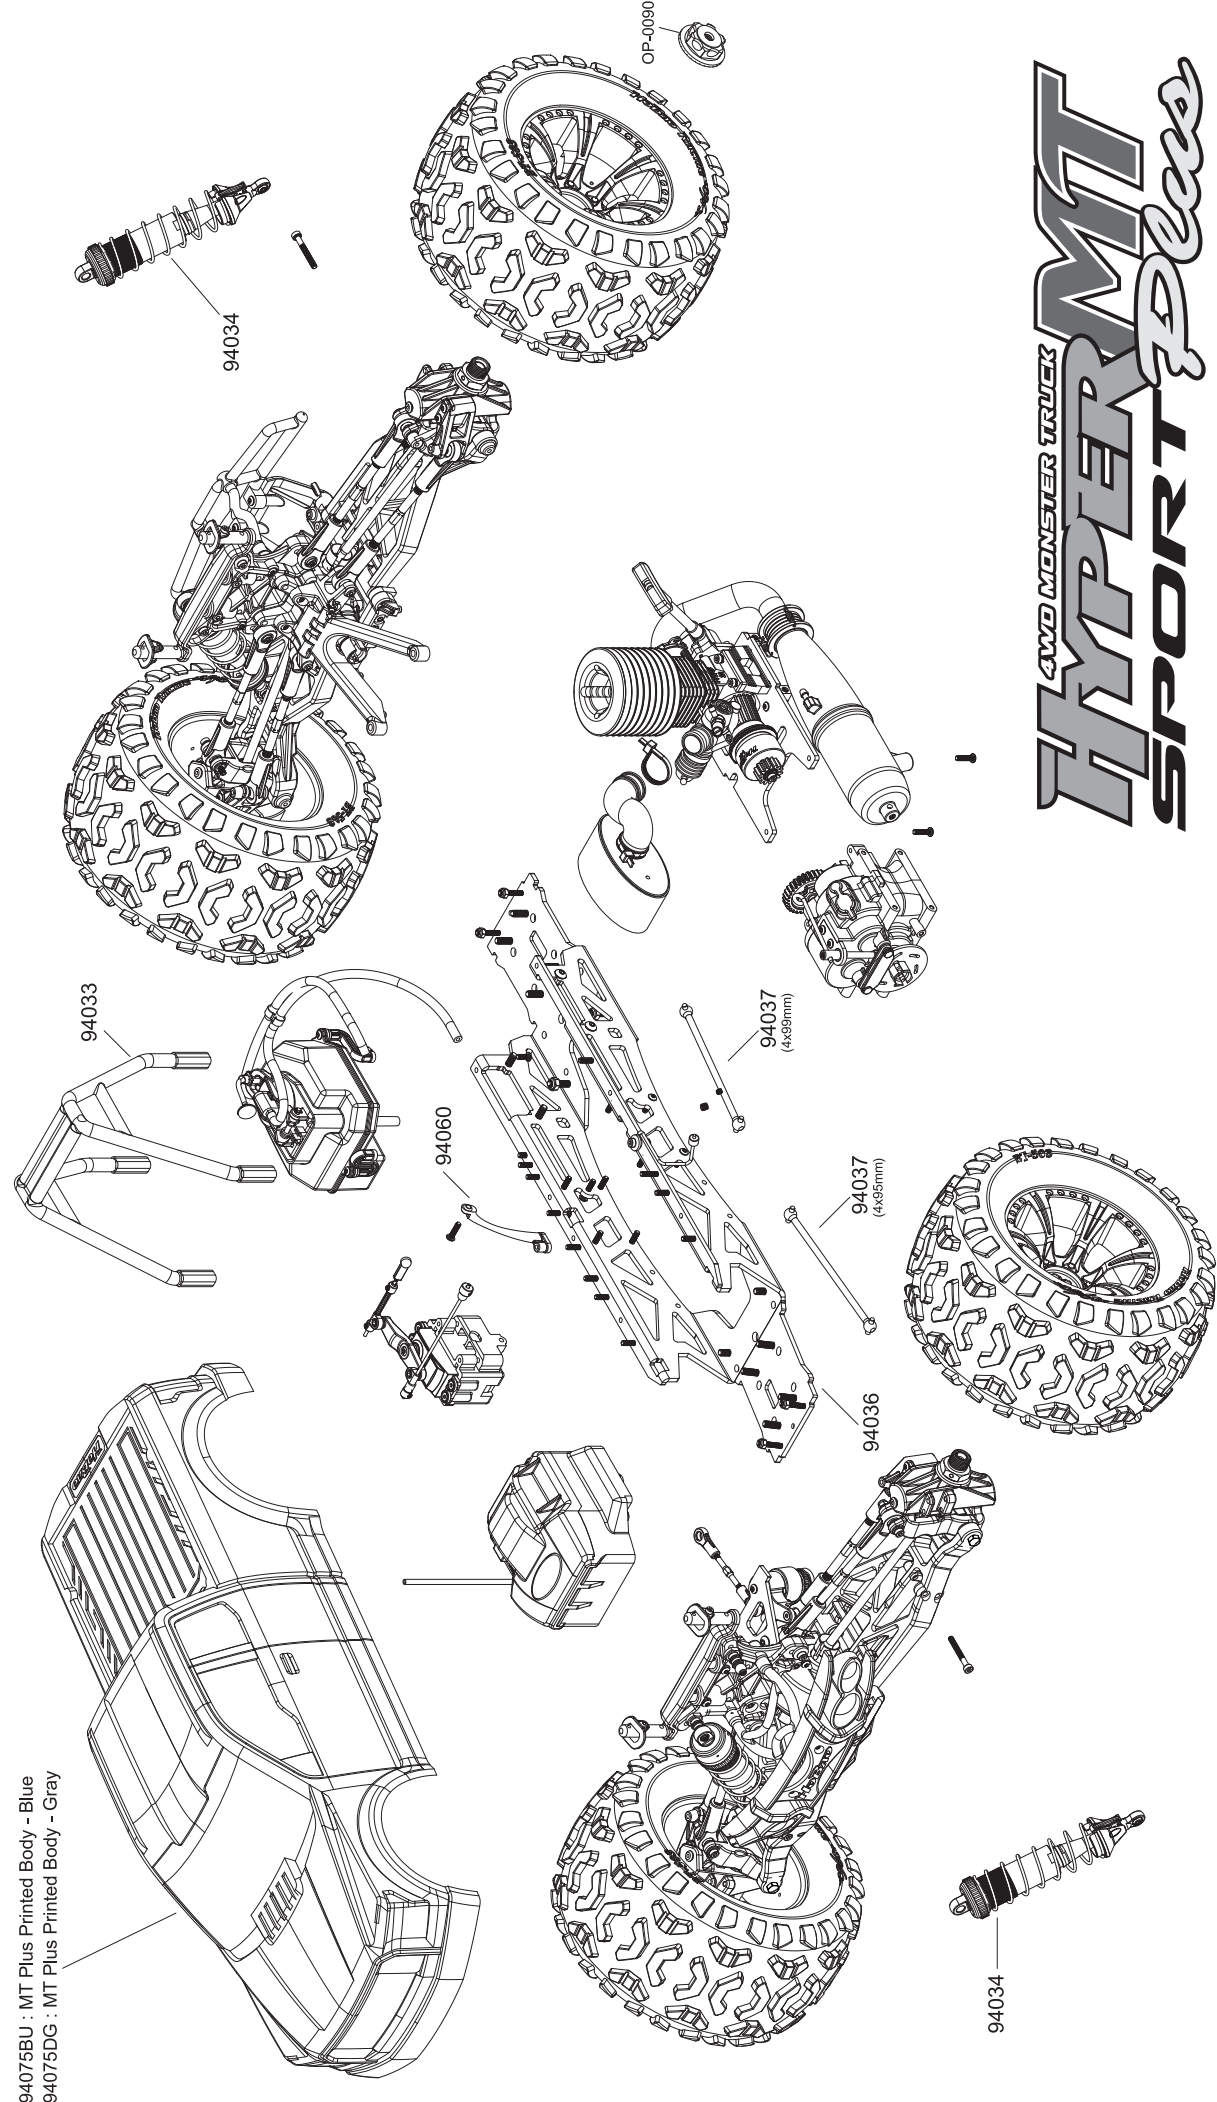

Nitro Full Exploded View

94075BU : MT Plus Printed Body - Blue
94075DG : MT Plus Printed Body - Gray

4WD MONSTER TRUCK
HYPER MT
SPORT Peco