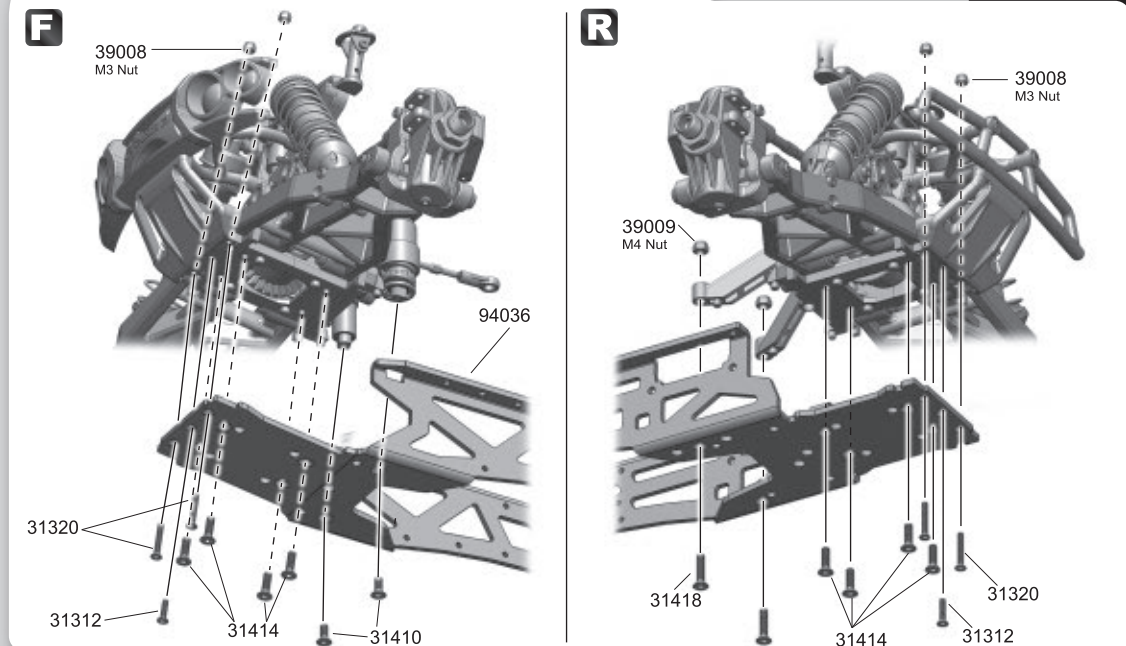

Front Clip onto Chassis Assembly

GP & EP

31312
3x12mm x2
F/H Screw

31320
3x20mm x4
F/H Screw

31410
4x10mm x2
F/H Screw

31414
4x14mm x8
F/H Screw

31418
4x18mm x2
F/H Screw

39008
M3 Nut x4

39009
M4 Nut x2