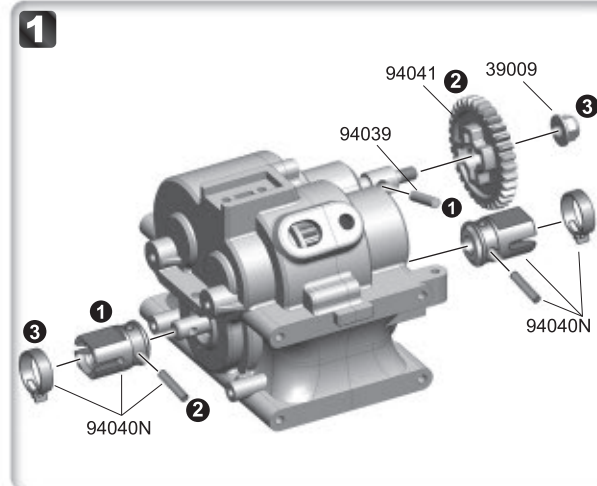

### 2-Speed Gear & Shaft Assembly 1

GP & EP

- 84075 6x13x5mm x2 Ball Bearing
- 39021 5x0.6mm x3 E Clip
- 94039 2.5x11.8mm x1 Pin

12

### 2-Speed Gear & Shaft Assembly 2

GP

- 84075 6x13x5mm x2 Ball Bearing
- 84076 8x16x5mm x1 Ball Bearing
- 39021 5x0.6mm x3 E Clip

13

### 2-Speed Gear & Shaft Assembly 3

GP & EP

- 84075 6x13x5mm x2 Ball Bearing
- 39021 5x0.6mm x3 E Clip
- 94039 3x13.8mm x1 Pin

**14****2-Speed Set & Transmission Box Assembly****GP & EP**33312  
3x12mm x5  
B/H Screw**15****Spur Gear & Brake Outdrive Cups & Cam Assembly****GP**39009  
Nylon Nut M4 x194055  
Brake Cam Set x138303  
3x3mm x1  
Set Screw33308  
3x8mm x2  
B/H Screw94039  
3x13.8mm x1  
Pin**16****Brake Pads & Discs Assembly****GP**94003  
3x14.5mm x2  
Hex Screw**17****Engine Mount / Clutch System Set Assembly****GP**32308  
3x8mm x1  
Cap Screw32312  
3x12mm x4  
Cap Screw84187W  
3.1x6x0.5mm x1  
Washer84187W  
5.1x8x0.25mm x3  
Washer84077  
5x10x4mm x2  
Bearing3SW3N1  
3.1x5mm x4  
Spring Washer**18****Muffler / Manifold & Air Filter Assembly****GP**31310  
3x10mm x1  
F/H Screw**19****Engine / Exhaust System onto Engine Mounting Plate****GP**39408  
4x8mm x4  
Engine Screw33308  
3x8mm x4  
B/H Screw