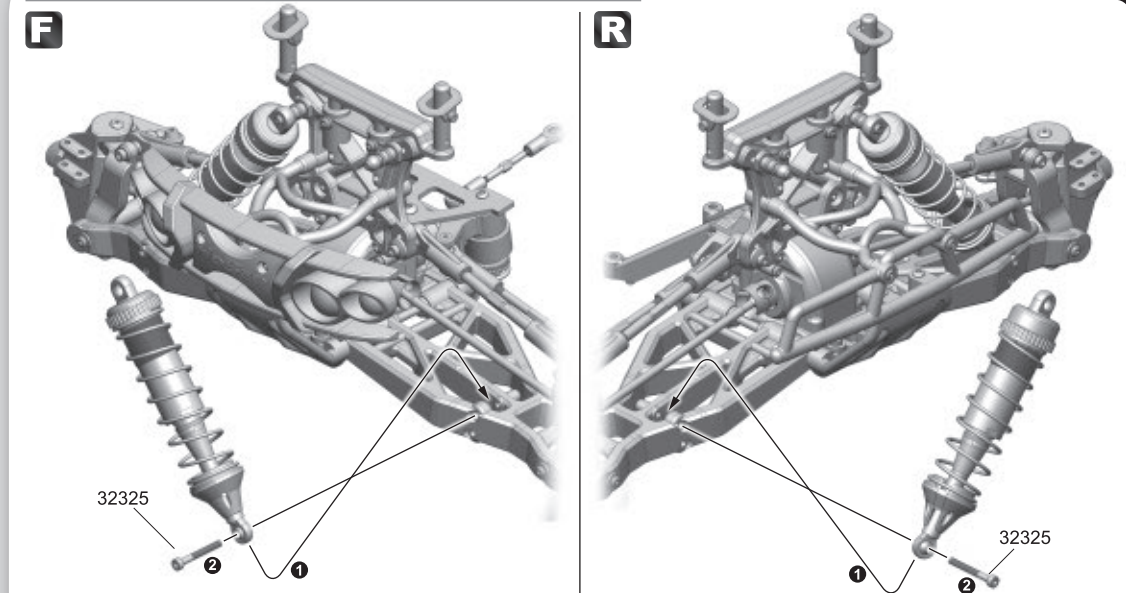

Front / Rear Shock Assembly 2

GP & EP

32325
3x25mm x4
Cap Head Screw