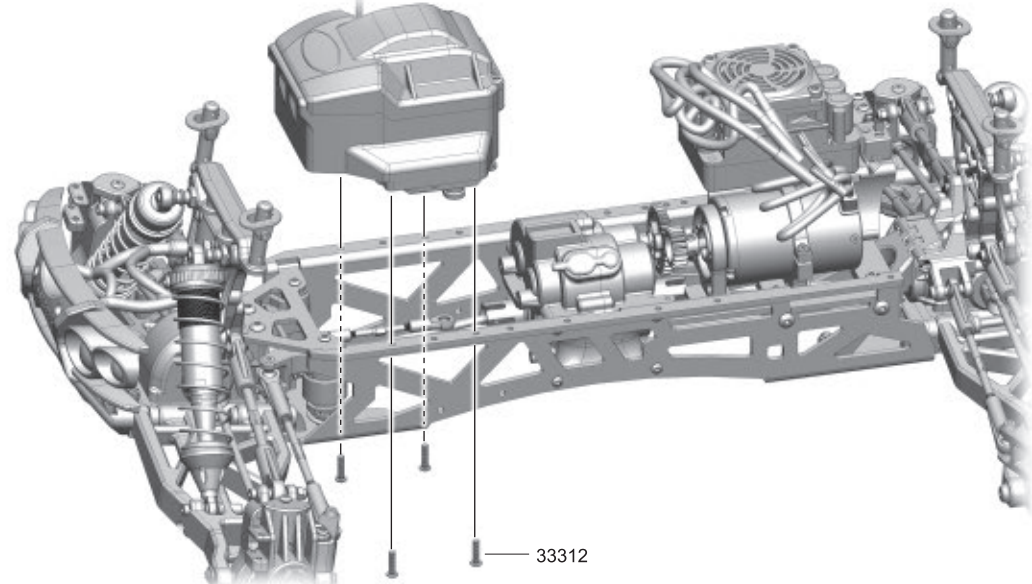

Radio Box onto Chassis Assembly

EP

33312
3x12mm x4
B/H Screw