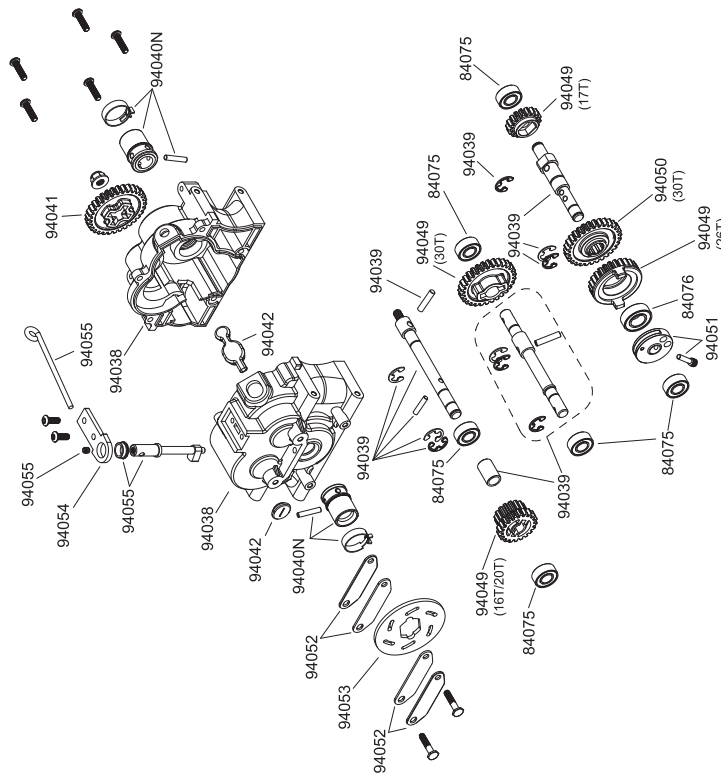

### New MT Plus Tires/Wheels & Body Supporter Assembly

EP

33310  
3x10mm x6  
B/H Screw

4WD MONSTER TRUCK  
**HYPERMT**  
SPORT PLUS

4WD MONSTER TRUCK  
**HYPERMT**  
SPORT PLUS

**2-Speed Gear Set / Brake System Exploded View**