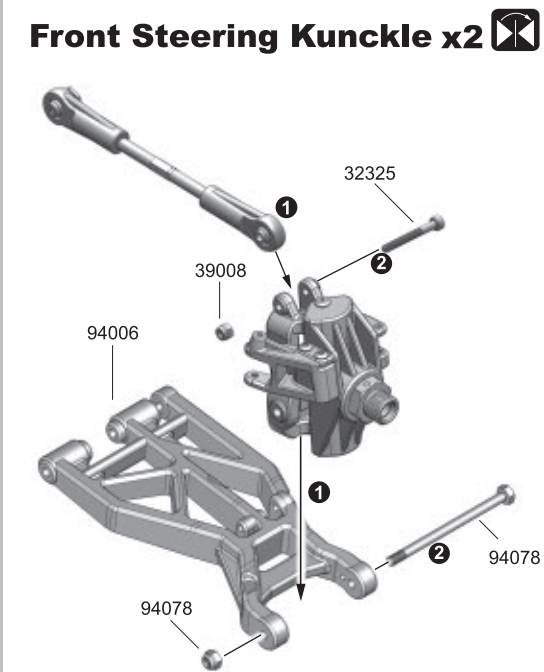

Front Steering Knuckle x2