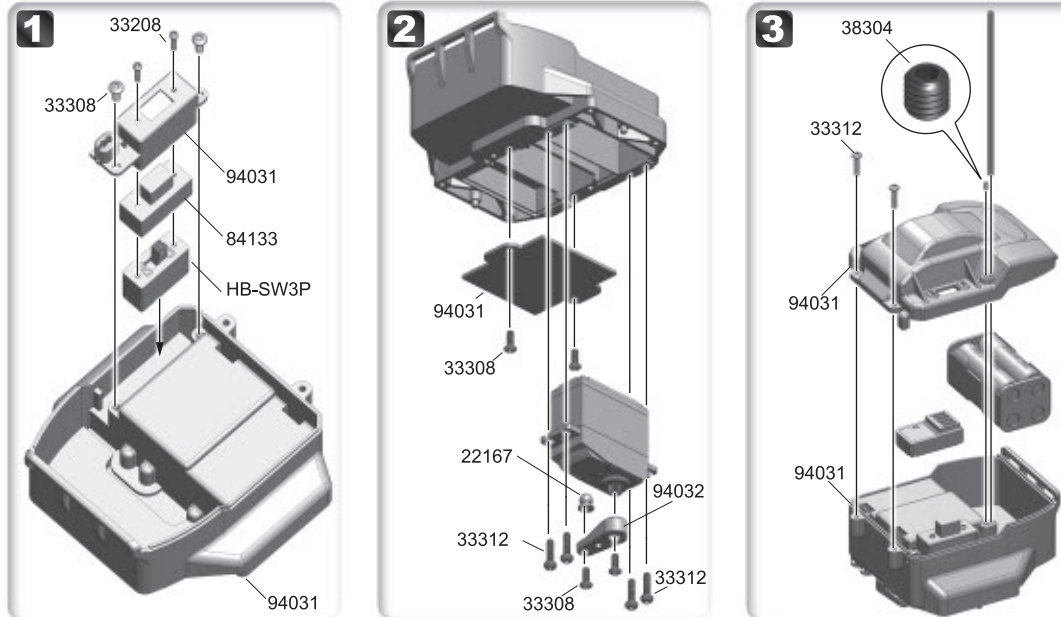

### Battery / Servo / Radio Box Assembly

GP

33208  
2x8mm x2  
B/H Screw

33308  
3x8mm x6  
B/H Screw

33312  
3x12mm x6  
B/H Screw

22167  
5.8mm x1  
Steel Ball

38304  
3x4mm x2  
Set Screw

21