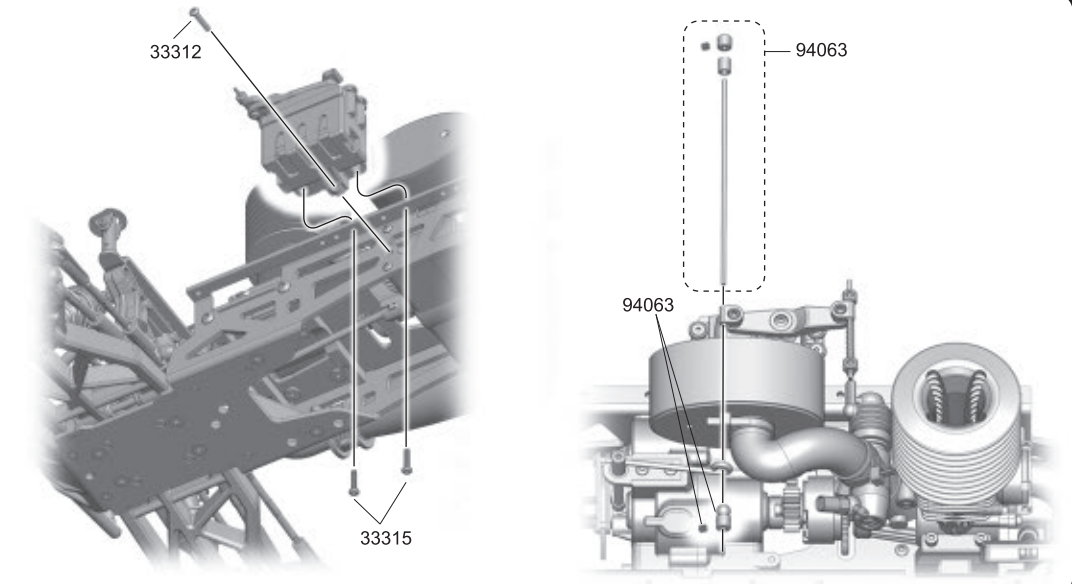

Throttle / Brake Linkage Assembly

GP