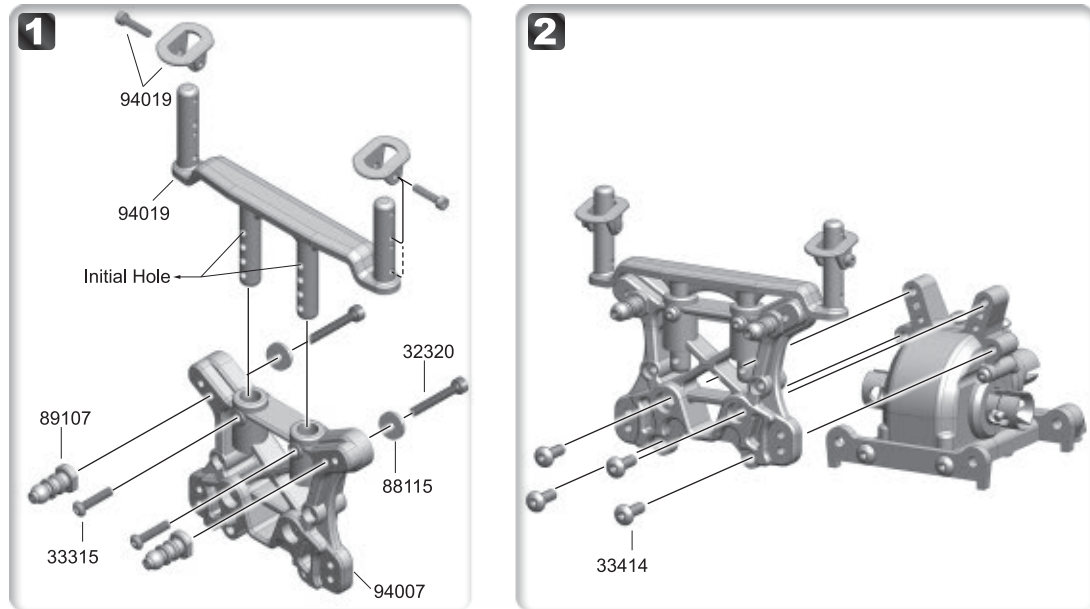

5 **Front / Rear Shock Tower & Body Post Assembly** **GP & EP**

- 94019
  2.6x12mm x2
  Cap Head Screw
- 33414
  4x14mm x4
  B/H Screw
- 32316
  3x16mm x2
  Cap Head Screw
- 32320
  3x20mm x2
  Cap Head Screw
- 89107
  6.8mm x2
  Ball End
- 88115 x4
  Alum Collar