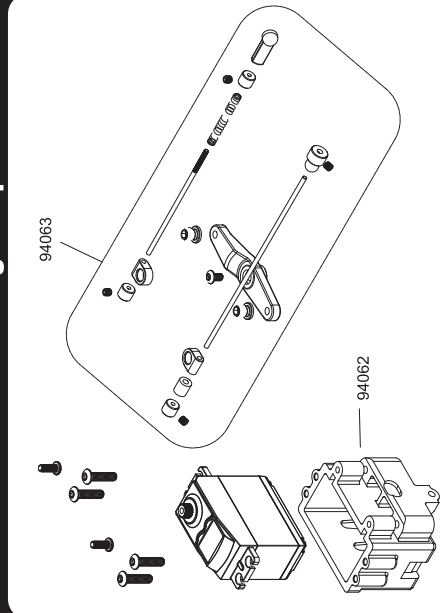

**Engine / Exhaust System Exploded View**

**Wheelie Wheel Exploded View**

OPTIONAL PARTS  
No. OP-0081

**Fuel Tank/Fuel Tube Exploded View**

**Servo / Radio Box Exploded View**

**Throttle / Brake Linkage Exploded View**