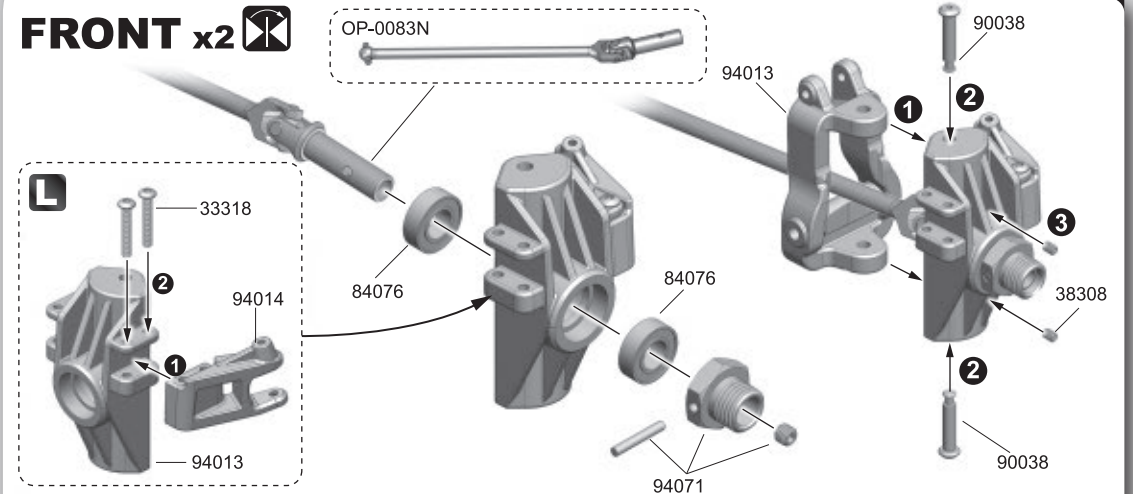

1

Front / Rear Differential Assembly

GP & EP

38404
4x4mm x2
Set Screw

31315
3x15mm x8
F/H Screw

87002
4.1x8x0.3mm x8
Washer

89002W
6x12x0.15mm x8
Washer

36101
5.8x1.9mm x4
O-Ring

84076
8x16x5mm x4
Ball Bearing

36001
2.5x13.8mm x4
Shaft

36102
22x1mm x2
O-Ring

2

Front / Rear Gear Box & Hinge Pin Holder Assembly

GP & EP

84076
8x16x5mm x2
Ball Bearing

37002
8x19x6mm x2
Ball Bearing

33312
3x12mm x4
B/H Screw

33414
4x14mm x4
B/H Screw

88002
4x47x20mm x4
Hex Screw

01

3

38308
3x8mm x4
Set Screw

38504
5x4mm x2
Set Screw

33318
3x18mm x4
B/H Screw

94071
2.5x16.8mm x4
Shaft

84076
8x16x5mm x4
Ball Bearing

4

39008
M3 Nut x2

30002
7.8mm x2
Ball Long

30005 x2
Ball Flanged

32325
3x25mm x2
Cap Head Screw

Front / Rear Steering Assembly

GP & EP

FRONT x2

REAR x2

Front / Rear Suspension Arm Assembly

GP & EP

Front Steering Knuckle x2

Rear Wheel Hub x2

02