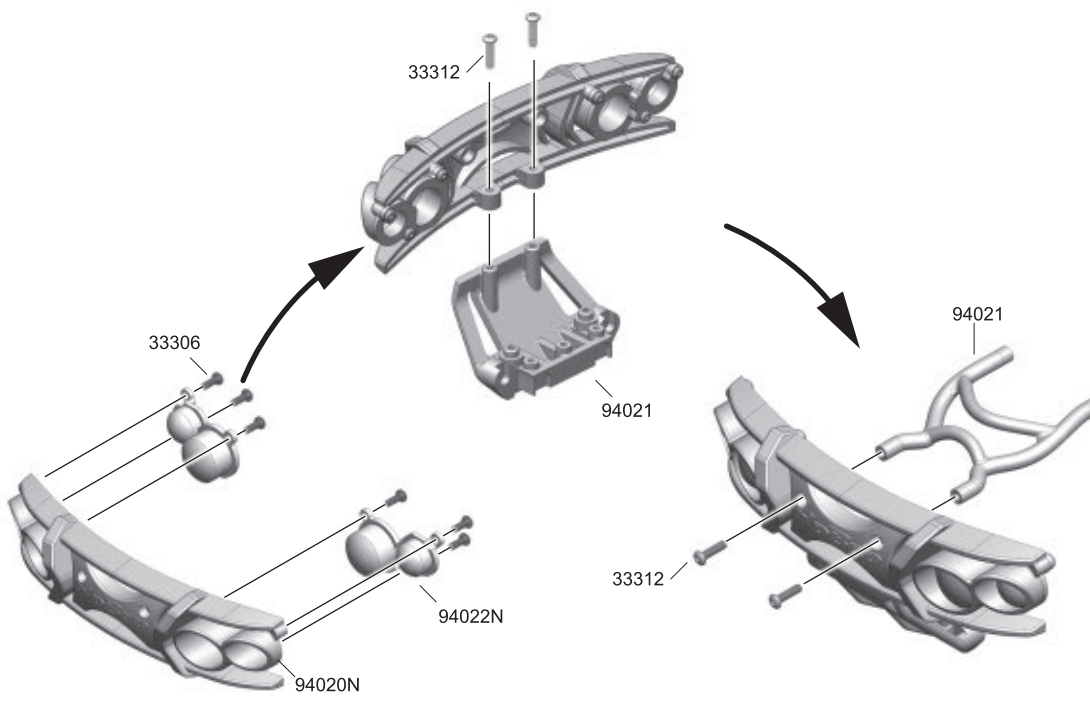

6 **Front Bumper Skid / New Headlight Assembly** **GP & EP**

- 33312
  3x12mm x4
  B/H Screw
- 33306
  3x6mm x6
  B/H Screw