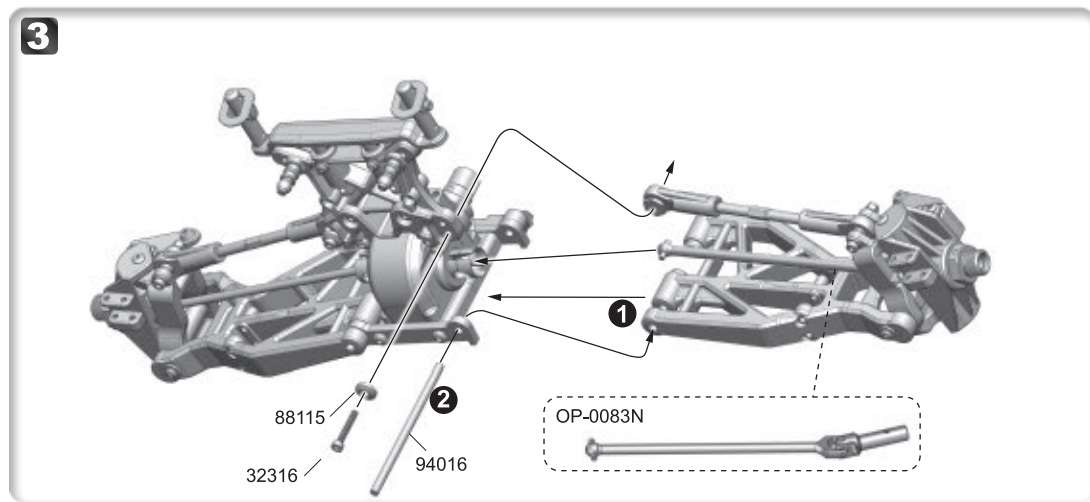

5 **Front / Rear Shock Tower & Body Post Assembly** **GP & EP**

- 94019
  2.6x12mm x2
  Cap Head Screw
- 33414
  4x14mm x4
  B/H Screw
- 32316
  3x16mm x2
  Cap Head Screw
- 32320
  3x20mm x2
  Cap Head Screw
- 89107
  6.8mm x2
  Ball End
- 88115 x4
  Alum Collar