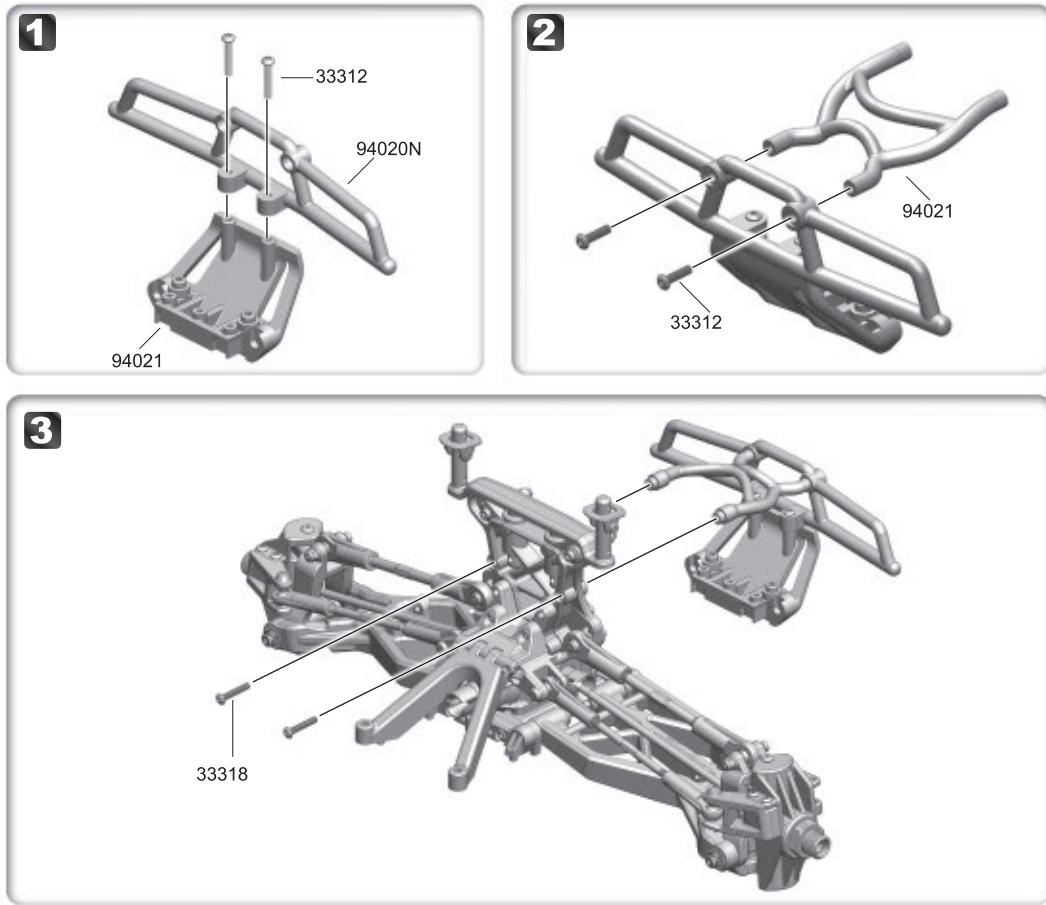

Rear Bumper Skid & Mount Assembly

GP & EP

- 33312 3x12mm x4 B/H Screw
- 33318 3x18mm x2 B/H Screw