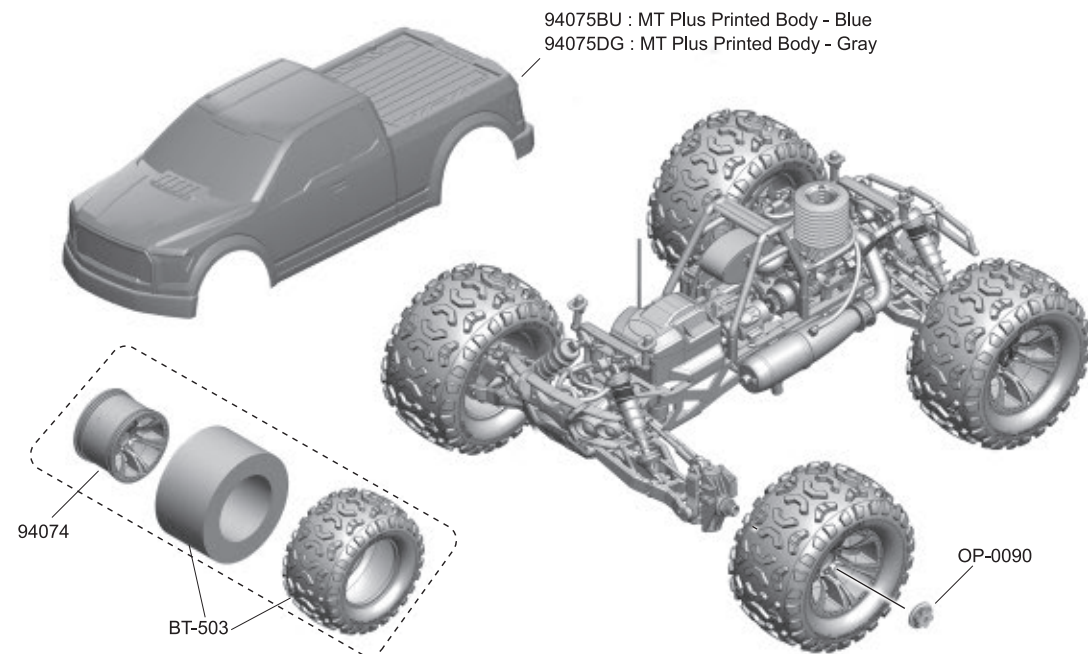

New MT Plus Tires/Wheels & Body Supporter Assembly

GP

33310
3x10mm x6
B/H Screw