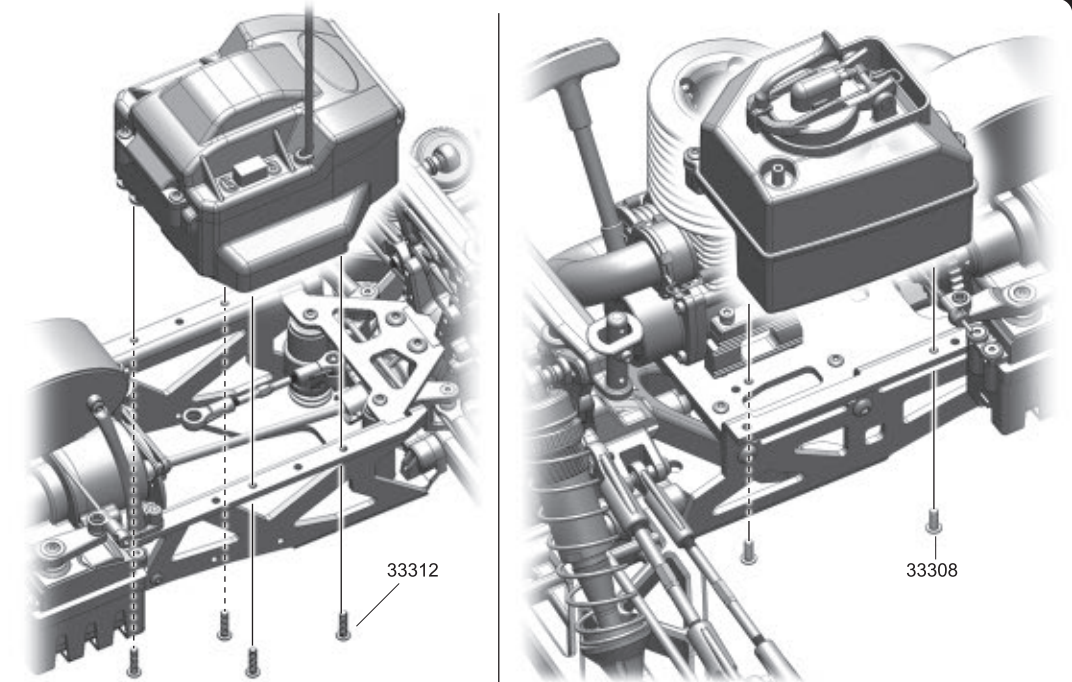

Radio Box / Fuel Tank Assembly

GP