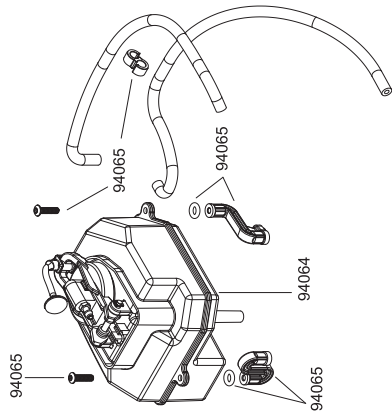

**Engine / Exhaust System Exploded View**

**Wheelie Wheel Exploded View**

OPTIONAL PARTS  
No. OP-0081

**Fuel Tank/Fuel Tube Exploded View**

**Servo / Radio Box Exploded View**

**Throttle / Brake Linkage Exploded View**