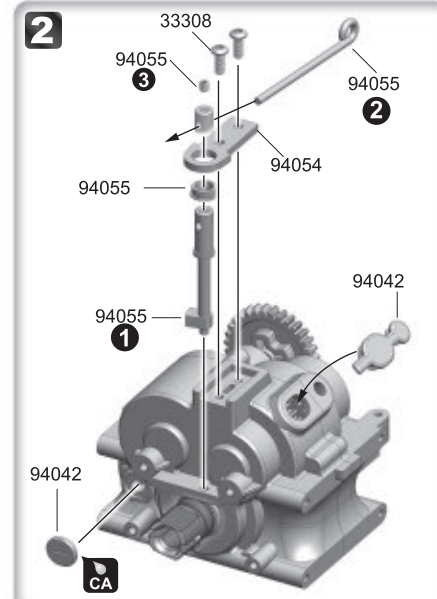

### 2-Speed Gear & Shaft Assembly 1

GP & EP

- 84075 6x13x5mm x2 Ball Bearing
- 39021 5x0.6mm x3 E Clip
- 94039 2.5x11.8mm x1 Pin

12

### 2-Speed Gear & Shaft Assembly 2

GP

- 84075 6x13x5mm x2 Ball Bearing
- 84076 8x16x5mm x1 Ball Bearing
- 39021 5x0.6mm x3 E Clip

13

### 2-Speed Gear & Shaft Assembly 3

GP & EP

- 84075 6x13x5mm x2 Ball Bearing
- 39021 5x0.6mm x3 E Clip
- 94039 3x13.8mm x1 Pin

**14****2-Speed Set & Transmission Box Assembly****GP & EP**33312  
3x12mm x5  
B/H Screw**15****Spur Gear & Brake Outdrive Cups & Cam Assembly****GP**39009  
Nylon Nut M4 x194055  
Brake Cam Set x138303  
3x3mm x1  
Set Screw33308  
3x8mm x2  
B/H Screw94039  
3x13.8mm x1  
Pin**16****Brake Pads & Discs Assembly****GP**94003  
3x14.5mm x2  
Hex Screw**17****Engine Mount / Clutch System Set Assembly****GP**32308  
3x8mm x1  
Cap Screw32312  
3x12mm x4  
Cap Screw84187W  
3.1x6x0.5mm x1  
Washer84187W  
5.1x8x0.25mm x3  
Washer84077  
5x10x4mm x2  
Bearing3SW3N1  
3.1x5mm x4  
Spring Washer**18****Muffler / Manifold & Air Filter Assembly****GP**31310  
3x10mm x1  
F/H Screw**19****Engine / Exhaust System onto Engine Mounting Plate****GP**39408  
4x8mm x4  
Engine Screw33308  
3x8mm x4  
B/H Screw