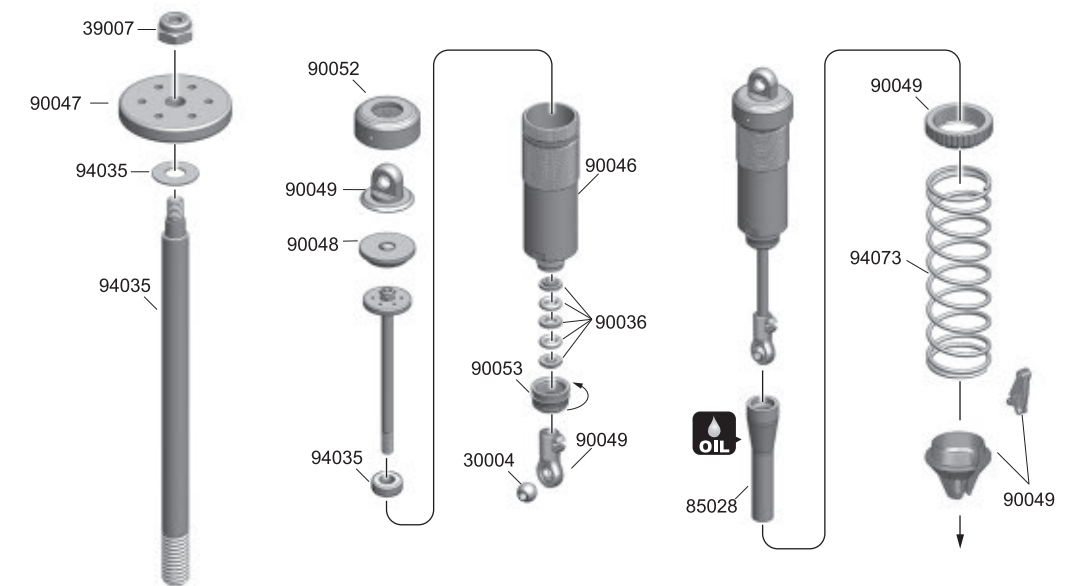

Front / Rear Shock Assembly 1

GP & EP

39007
M2.5 Nut x4

90036
O-ring Shield x8

90036
4x8mm x8
O-Ring

90036
4.05x7.98x1.2mm x4
Washer

30004
6.8mm x4
Ball