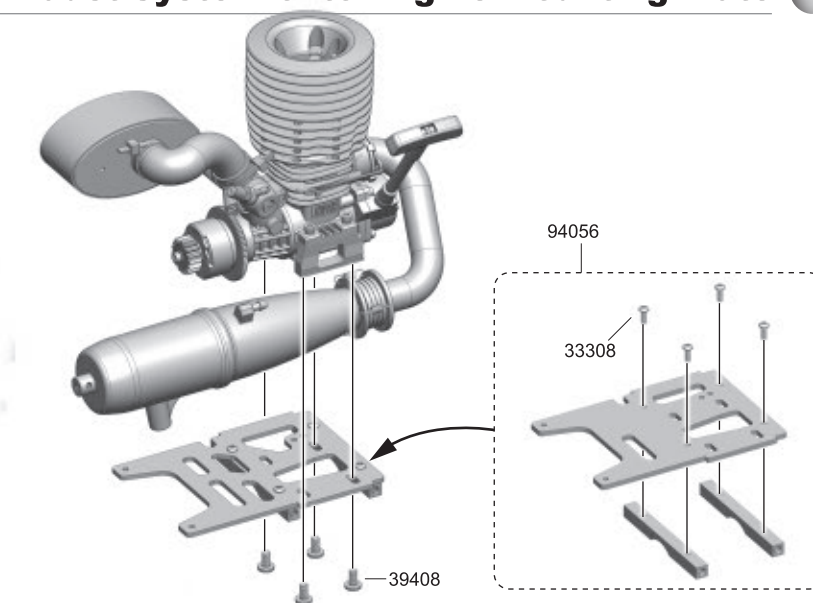

### 2-Speed Gear & Shaft Assembly 1

GP & EP

- 84075 6x13x5mm x2 Ball Bearing
- 39021 5x0.6mm x3 E Clip
- 94039 2.5x11.8mm x1 Pin

12

### 2-Speed Gear & Shaft Assembly 2

GP

- 84075 6x13x5mm x2 Ball Bearing
- 84076 8x16x5mm x1 Ball Bearing
- 39021 5x0.6mm x3 E Clip

13

### 2-Speed Gear & Shaft Assembly 3

GP & EP

- 84075 6x13x5mm x2 Ball Bearing
- 39021 5x0.6mm x3 E Clip
- 94039 3x13.8mm x1 Pin

**14****2-Speed Set & Transmission Box Assembly****GP & EP**33312  
3x12mm x5  
B/H Screw**15****Spur Gear & Brake Outdrive Cups & Cam Assembly****GP**39009  
Nylon Nut M4 x194055  
Brake Cam Set x138303  
3x3mm x1  
Set Screw33308  
3x8mm x2  
B/H Screw94039  
3x13.8mm x1  
Pin**16****Brake Pads & Discs Assembly****GP**94003  
3x14.5mm x2  
Hex Screw**17****Engine Mount / Clutch System Set Assembly****GP**32308  
3x8mm x1  
Cap Screw32312  
3x12mm x4  
Cap Screw84187W  
3.1x6x0.5mm x1  
Washer84187W  
5.1x8x0.25mm x3  
Washer84077  
5x10x4mm x2  
Bearing3SW3N1  
3.1x5mm x4  
Spring Washer**18****Muffler / Manifold & Air Filter Assembly****GP**31310  
3x10mm x1  
F/H Screw**19****Engine / Exhaust System onto Engine Mounting Plate****GP**39408  
4x8mm x4  
Engine Screw33308  
3x8mm x4  
B/H Screw