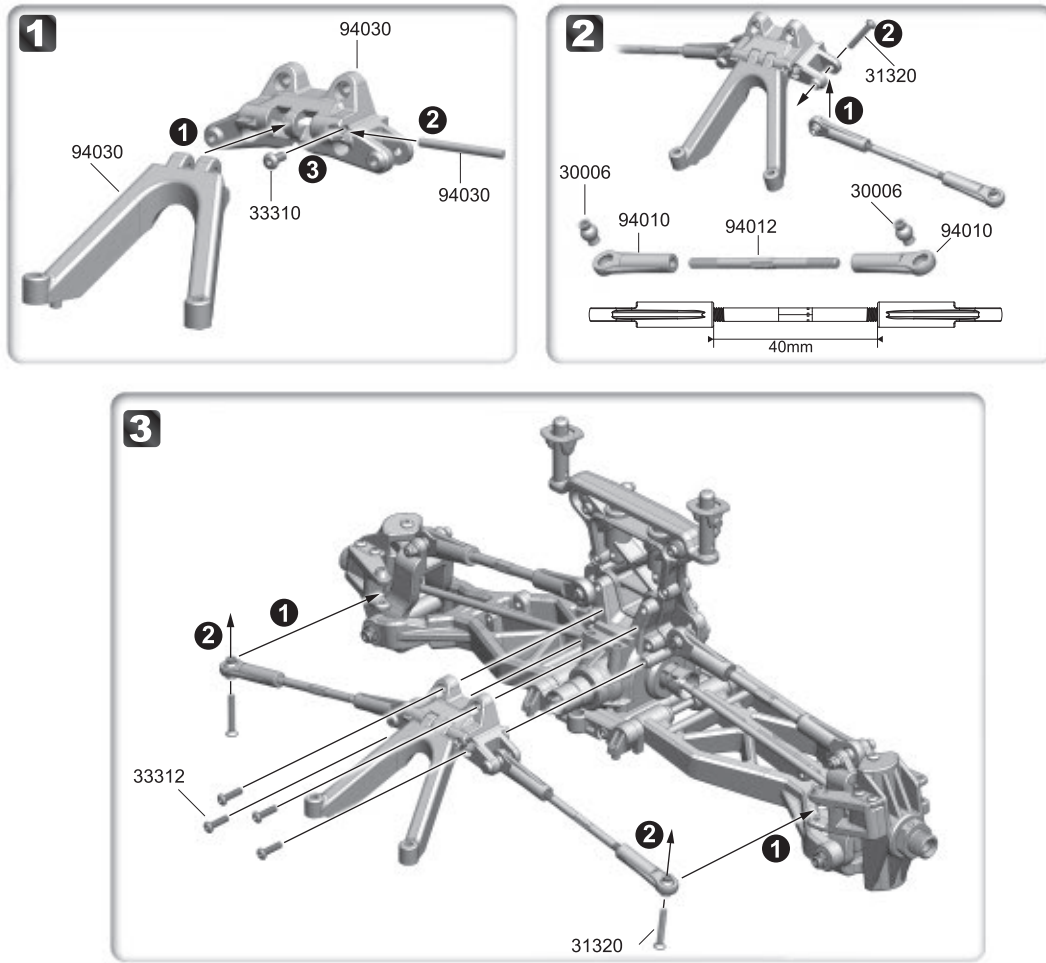

9

Rear Chassis Brace & Mount Assembly

GP & EP

- 33310 3x10mm x1 B/H Screw
- 33312 3x12mm x4 B/H Screw
- 31320 3x20mm x4 F/H Screw
- 94030 3x31.8mm x1 Shaft
- 30006 7.8mm x4 Ball Ends