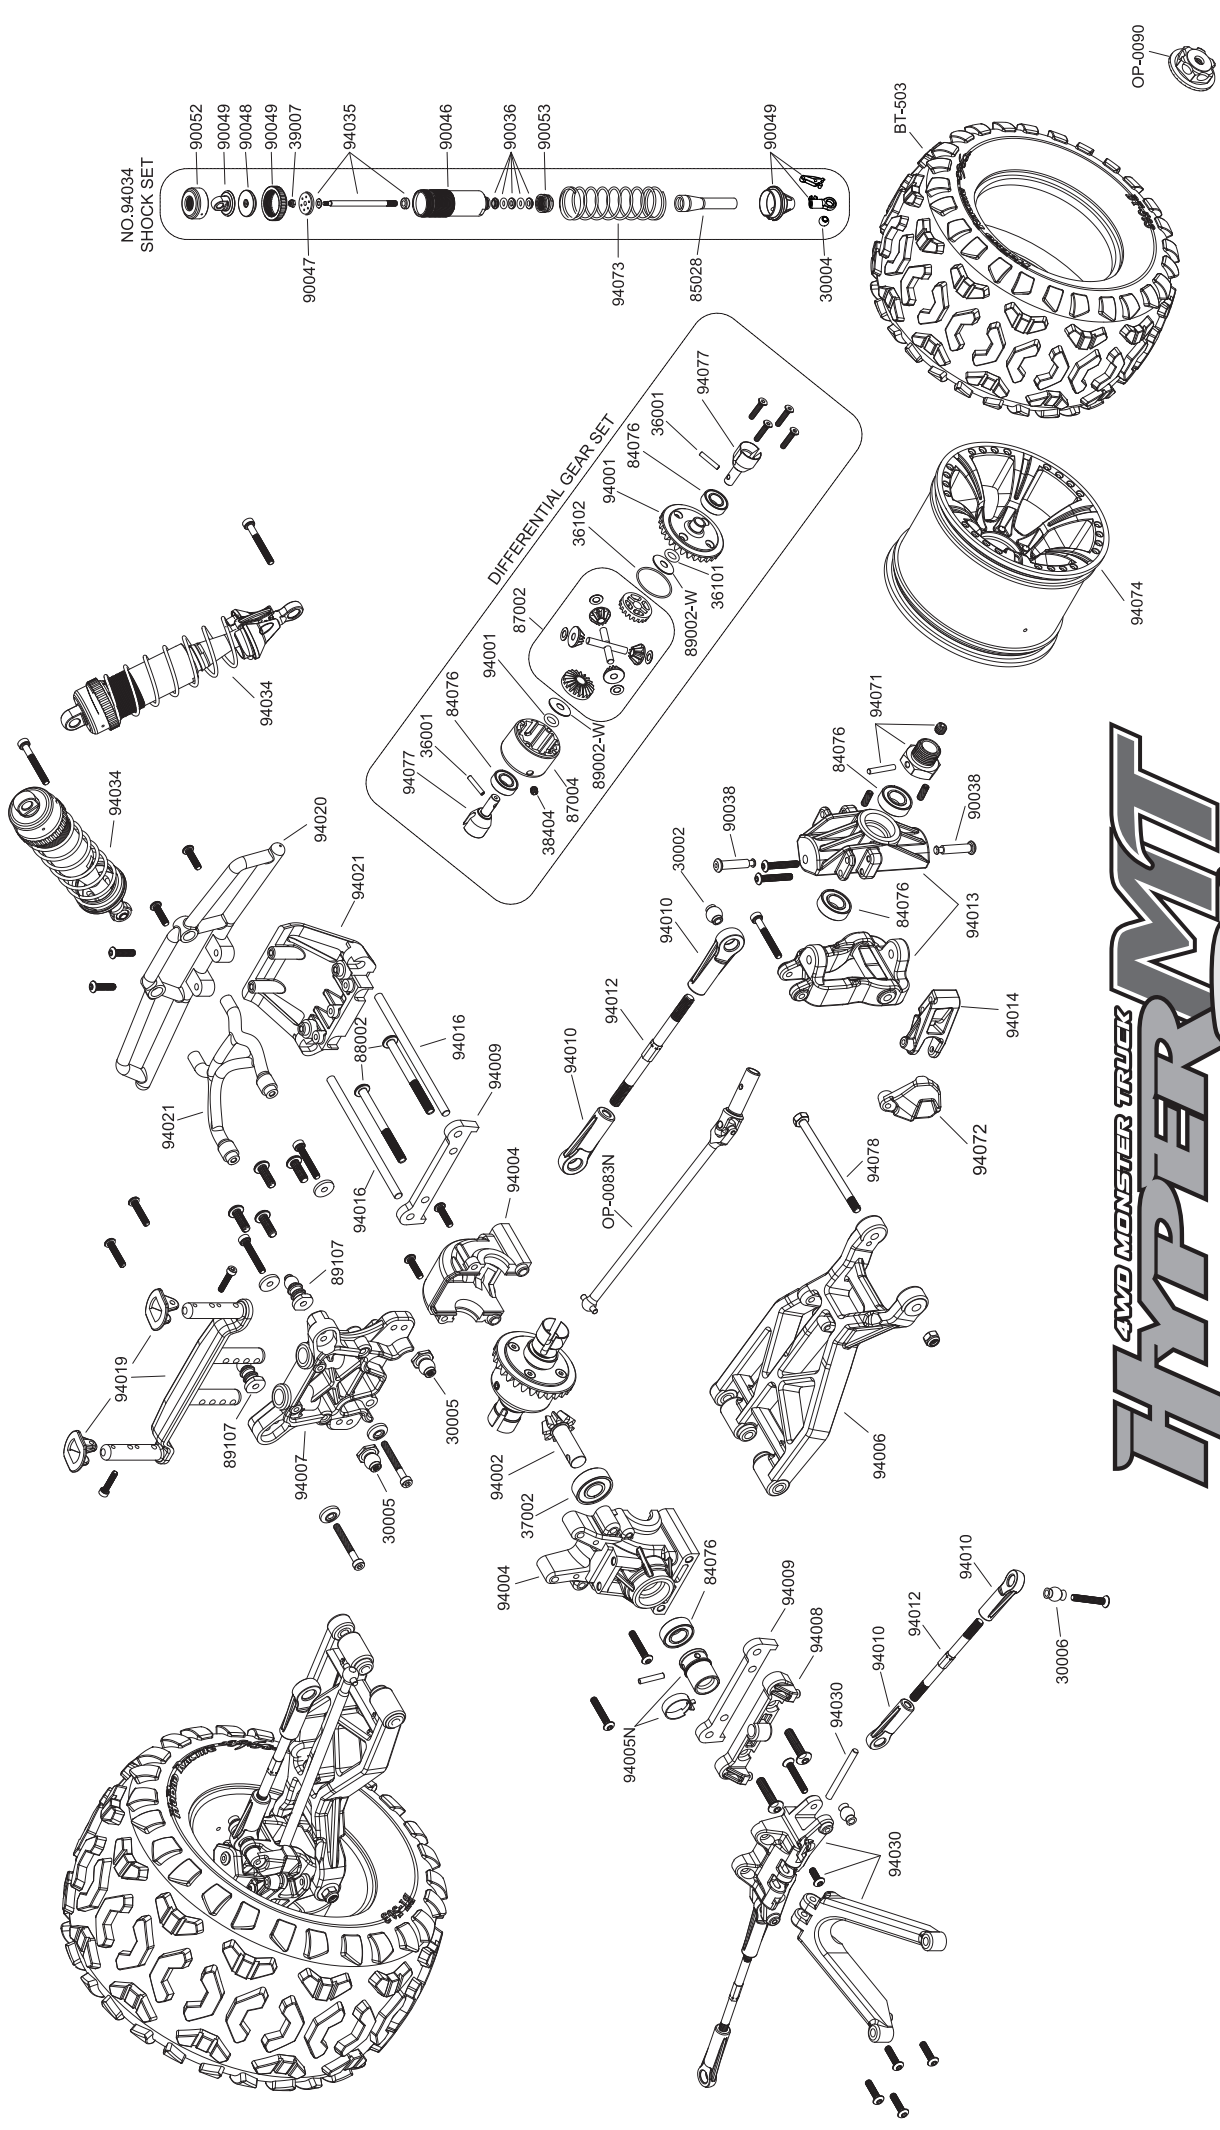

4WD MONSTER TRUCK
HYPERMT
SPORT PLUS