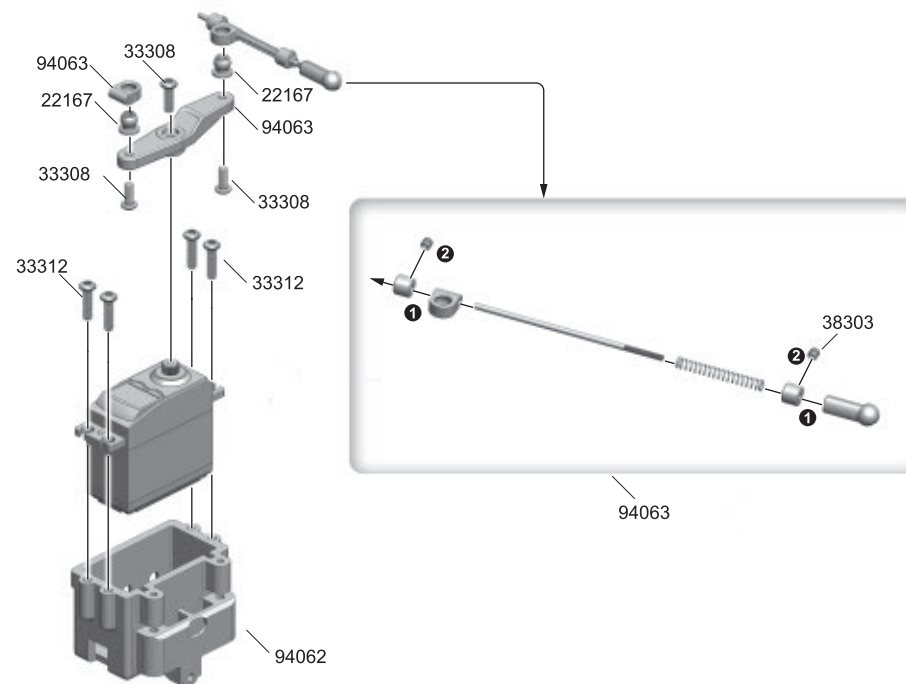

### Throttle / Brake Linkage onto Servo Box Assembly

GP

38303  
3x3mm x2  
Set Screw

22167  
5.8mm x2  
Steel Ball

33308  
3x8mm x3  
B/H Screw

33312  
3x12mm x2  
B/H Screw

23