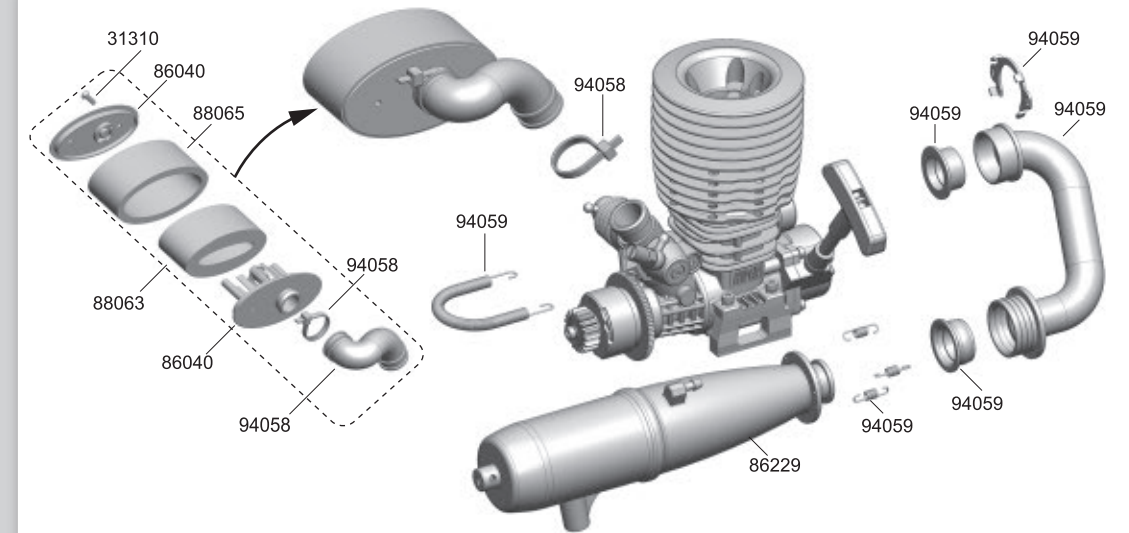

### 2-Speed Gear & Shaft Assembly 1

GP & EP

- 84075 6x13x5mm x2 Ball Bearing
- 39021 5x0.6mm x3 E Clip
- 94039 2.5x11.8mm x1 Pin

12

### 2-Speed Gear & Shaft Assembly 2

GP

- 84075 6x13x5mm x2 Ball Bearing
- 84076 8x16x5mm x1 Ball Bearing
- 39021 5x0.6mm x3 E Clip

13

### 2-Speed Gear & Shaft Assembly 3

GP & EP

- 84075 6x13x5mm x2 Ball Bearing
- 39021 5x0.6mm x3 E Clip
- 94039 3x13.8mm x1 Pin

**14****2-Speed Set & Transmission Box Assembly****GP & EP**33312  
3x12mm x5  
B/H Screw**15****Spur Gear & Brake Outdrive Cups & Cam Assembly****GP**39009  
Nylon Nut M4 x194055  
Brake Cam Set x138303  
3x3mm x1  
Set Screw33308  
3x8mm x2  
B/H Screw94039  
3x13.8mm x1  
Pin**16****Brake Pads & Discs Assembly****GP**94003  
3x14.5mm x2  
Hex Screw**17****Engine Mount / Clutch System Set Assembly****GP**32308  
3x8mm x1  
Cap Screw32312  
3x12mm x4  
Cap Screw84187W  
3.1x6x0.5mm x1  
Washer84187W  
5.1x8x0.25mm x3  
Washer84077  
5x10x4mm x2  
Bearing3SW3N1  
3.1x5mm x4  
Spring Washer**18****Muffler / Manifold & Air Filter Assembly****GP**31310  
3x10mm x1  
F/H Screw**19****Engine / Exhaust System onto Engine Mounting Plate****GP**39408  
4x8mm x4  
Engine Screw33308  
3x8mm x4  
B/H Screw