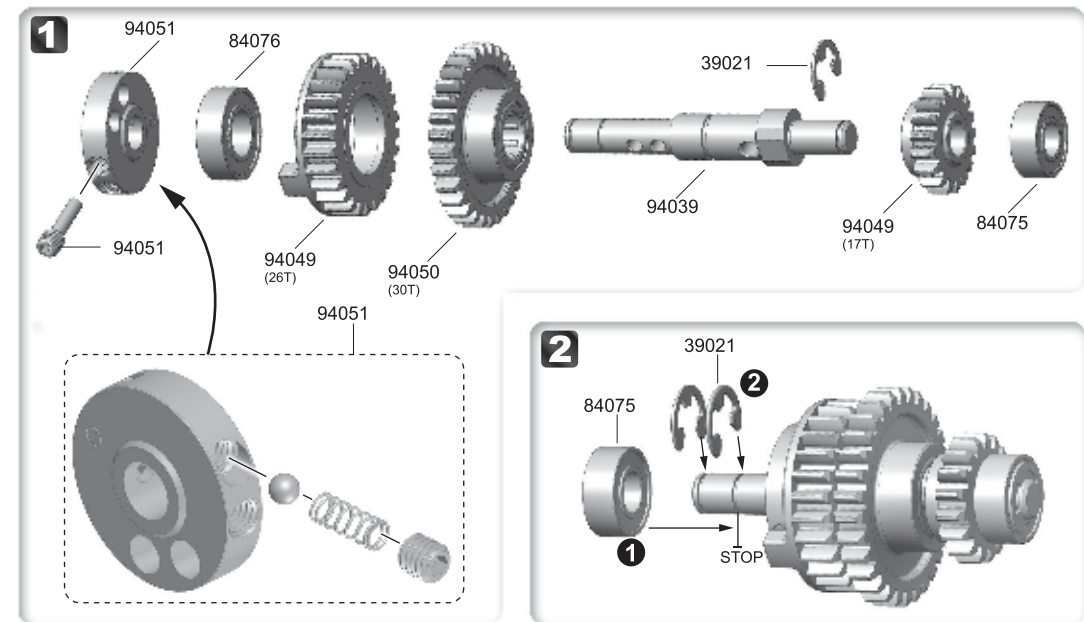

2-Speed Gear & Shaft Assembly 2

GP

- 84075 6x13x5mm x2 Ball Bearing
- 84076 8x16x5mm x1 Ball Bearing
- 39021 5x0.6mm x3 E Clip