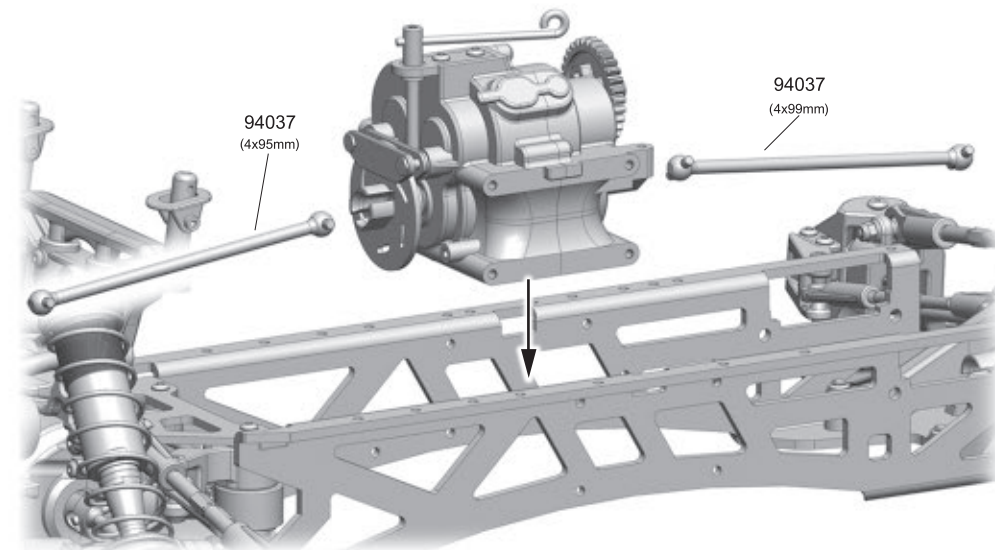

### Center Transmission Box & Dogbones onto Chassis Assembly

GP

29

33312  
3x12mm x1  
B/H Screw

33315  
3x15mm x2  
B/H Screw