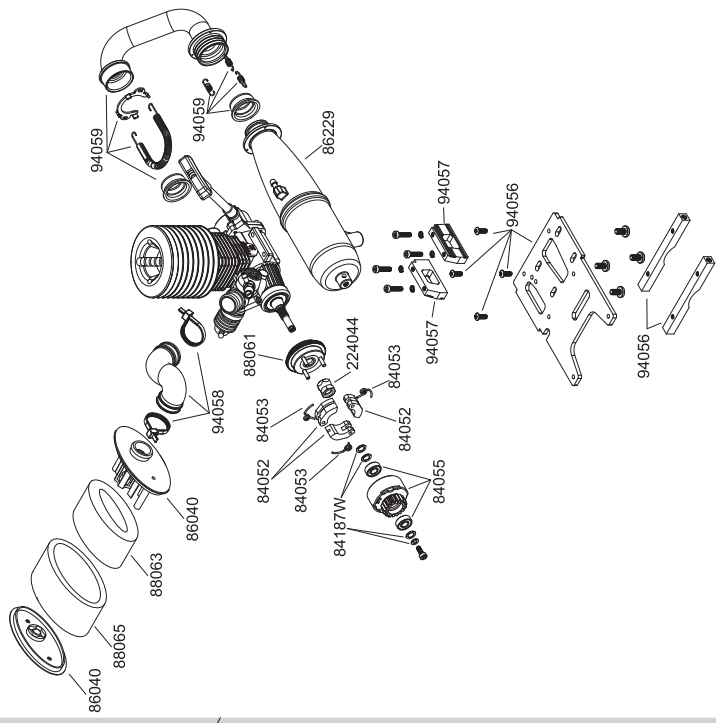

**Engine / Exhaust System Exploded View**

**Wheelie Wheel Exploded View**

OPTIONAL PARTS  
No. OP-0081

**Fuel Tank/Fuel Tube Exploded View**

**Servo / Radio Box Exploded View**

**Throttle / Brake Linkage Exploded View**