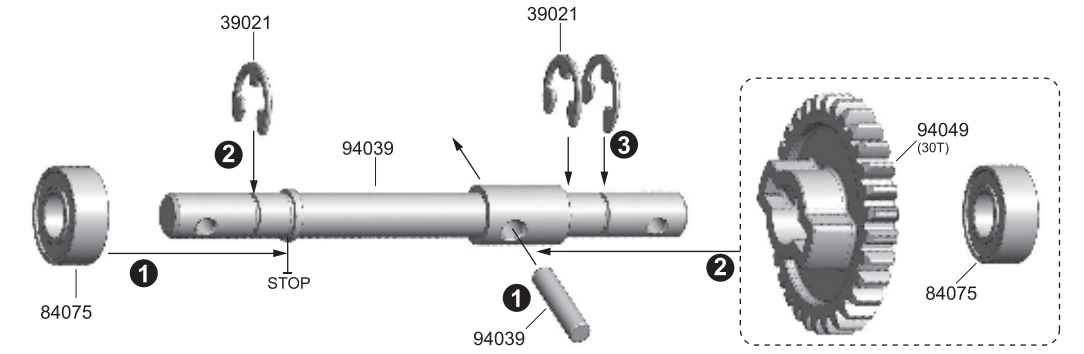

### 2-Speed Gear & Shaft Assembly 1

GP & EP

- 84075 6x13x5mm x2 Ball Bearing
- 39021 5x0.6mm x3 E Clip
- 94039 2.5x11.8mm x1 Pin

12

### 2-Speed Gear & Shaft Assembly 2

GP

- 84075 6x13x5mm x2 Ball Bearing
- 84076 8x16x5mm x1 Ball Bearing
- 39021 5x0.6mm x3 E Clip

13

### 2-Speed Gear & Shaft Assembly 3

GP & EP

- 84075 6x13x5mm x2 Ball Bearing
- 39021 5x0.6mm x3 E Clip
- 94039 3x13.8mm x1 Pin

**14****2-Speed Set & Transmission Box Assembly****GP & EP**33312  
3x12mm x5  
B/H Screw**15****Spur Gear & Brake Outdrive Cups & Cam Assembly****GP**39009  
Nylon Nut M4 x194055  
Brake Cam Set x138303  
3x3mm x1  
Set Screw33308  
3x8mm x2  
B/H Screw94039  
3x13.8mm x1  
Pin**16****Brake Pads & Discs Assembly****GP**94003  
3x14.5mm x2  
Hex Screw**17****Engine Mount / Clutch System Set Assembly****GP**32308  
3x8mm x1  
Cap Screw32312  
3x12mm x4  
Cap Screw84187W  
3.1x6x0.5mm x1  
Washer84187W  
5.1x8x0.25mm x3  
Washer84077  
5x10x4mm x2  
Bearing3SW3N1  
3.1x5mm x4  
Spring Washer**18****Muffler / Manifold & Air Filter Assembly****GP**31310  
3x10mm x1  
F/H Screw**19****Engine / Exhaust System onto Engine Mounting Plate****GP**39408  
4x8mm x4  
Engine Screw33308  
3x8mm x4  
B/H Screw