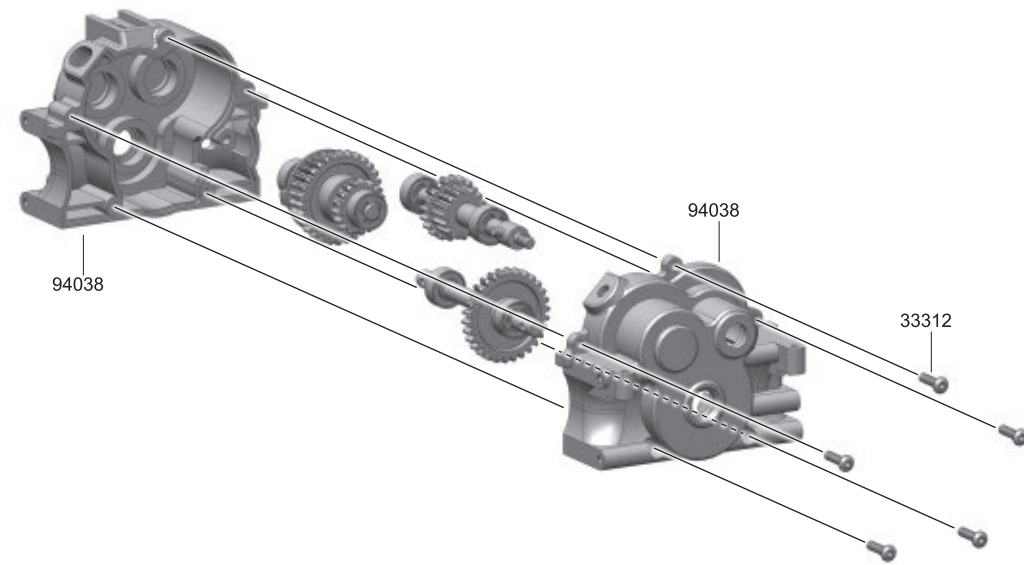

### 2-Speed Gear & Shaft Assembly 1

GP & EP

- 84075 6x13x5mm x2 Ball Bearing
- 39021 5x0.6mm x3 E Clip
- 94039 2.5x11.8mm x1 Pin

12

### 2-Speed Gear & Shaft Assembly 2

GP

- 84075 6x13x5mm x2 Ball Bearing
- 84076 8x16x5mm x1 Ball Bearing
- 39021 5x0.6mm x3 E Clip

13

### 2-Speed Gear & Shaft Assembly 3

GP & EP

- 84075 6x13x5mm x2 Ball Bearing
- 39021 5x0.6mm x3 E Clip
- 94039 3x13.8mm x1 Pin

**14****2-Speed Set & Transmission Box Assembly****GP & EP**33312  
3x12mm x5  
B/H Screw**15****Spur Gear & Brake Outdrive Cups & Cam Assembly****GP**39009  
Nylon Nut M4 x194055  
Brake Cam Set x138303  
3x3mm x1  
Set Screw33308  
3x8mm x2  
B/H Screw94039  
3x13.8mm x1  
Pin**16****Brake Pads & Discs Assembly****GP**94003  
3x14.5mm x2  
Hex Screw**17****Engine Mount / Clutch System Set Assembly****GP**32308  
3x8mm x1  
Cap Screw32312  
3x12mm x4  
Cap Screw84187W  
3.1x6x0.5mm x1  
Washer84187W  
5.1x8x0.25mm x3  
Washer84077  
5x10x4mm x2  
Bearing3SW3N1  
3.1x5mm x4  
Spring Washer**18****Muffler / Manifold & Air Filter Assembly****GP**31310  
3x10mm x1  
F/H Screw**19****Engine / Exhaust System onto Engine Mounting Plate****GP**39408  
4x8mm x4  
Engine Screw33308  
3x8mm x4  
B/H Screw